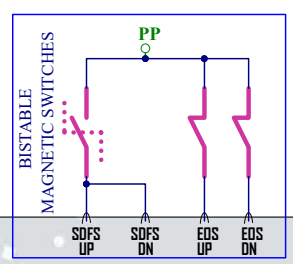

S.&A.S. Ltd.
 Jieh Chouf
 Lebanon
 support@sascontrollers.com

MICROZED A WIRING DIAG: **SUPPLY & OUTPUTS**

Size B	FCSM No. -	DWG No. B310W1_Supply_ContDC.Sch	Rev 1
Scale -	Sheet		1 of 9

MICROZED A V3.1 BOARD

Note:
1- Use the Monostable Magnetic Switches configuration for Automatic door.

S.&A.S. Ltd.
Jieh Chouf
Lebanon
support@sascontrollers.com

MICROZED A WIRING DIAG: INPUTS/DOOR INFO

Size B	FCSM No.	DWG No. B310W2_Ips_ContDC.Sch	Rev 1
Scale	Sheet		2 of 9