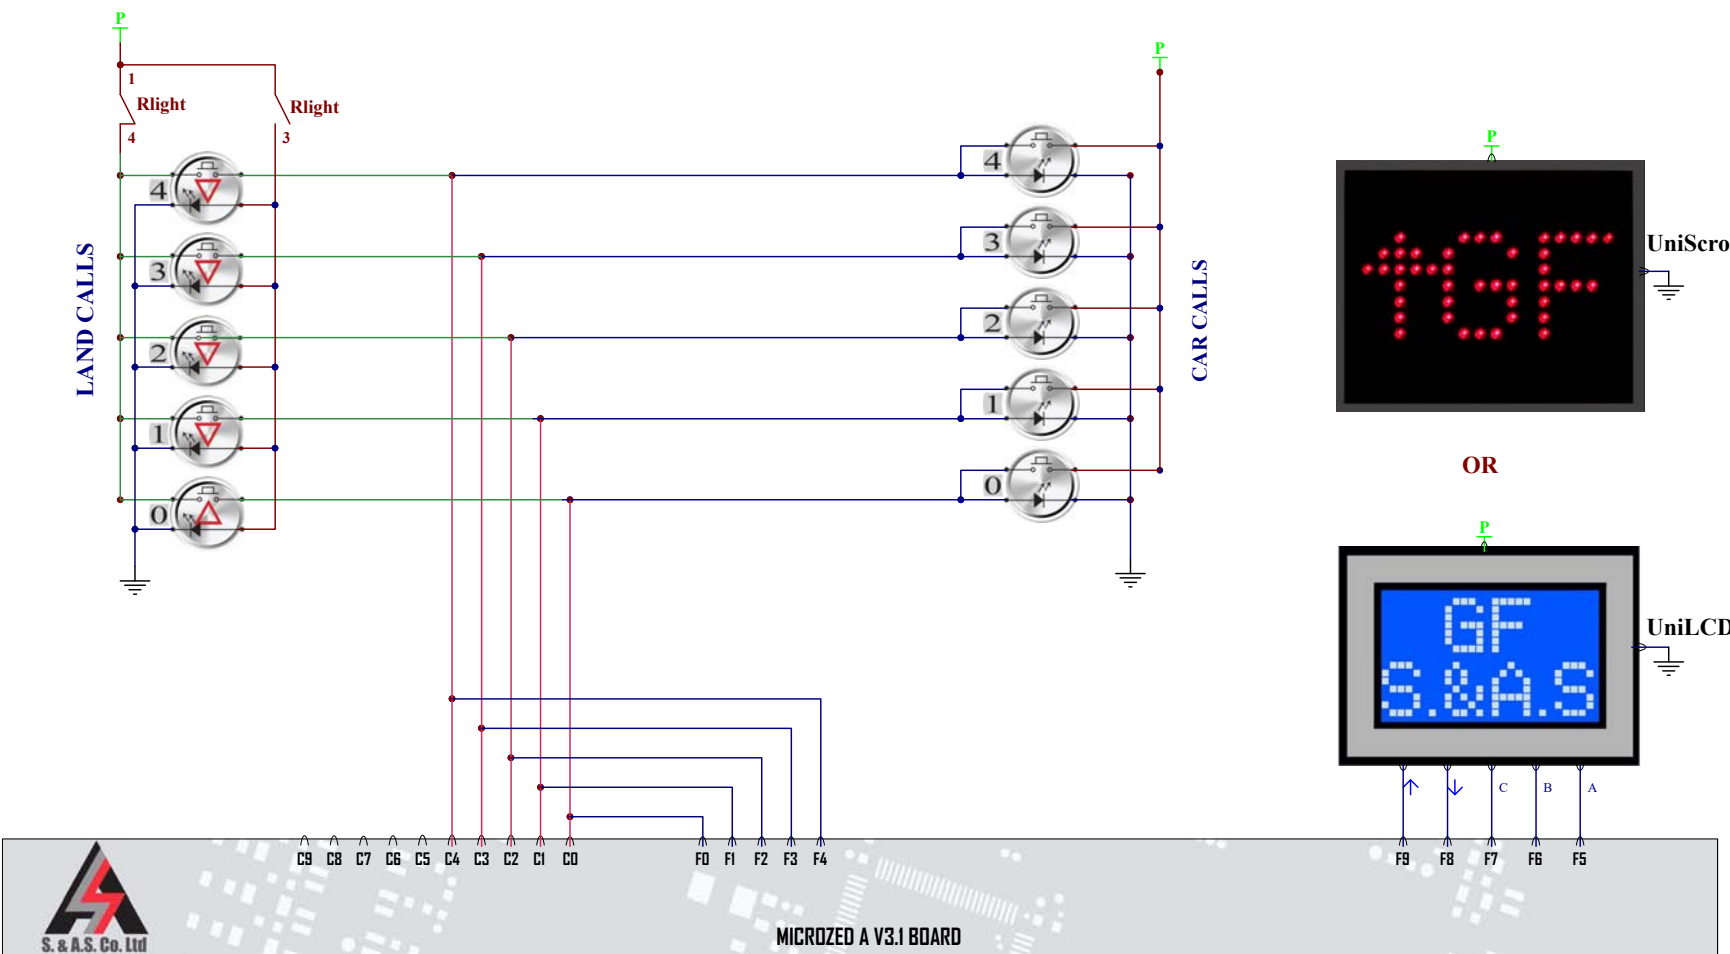

MICROZED A WIRING DIAG: **CALLS / FLOOR INFORMATION**
Binary/Gray Indicator - No Call Register

Size B	FCSM No. -	DWG No. B310W5_Calls.Sch	Rev 1
Scale -	Sheet 5 of 9		

INDICATR="COLLECTD"

S.&A.S. Ltd.
 Jieh Chouf
 Lebanon
 support@sascontrollers.com

MICROZED A WIRING DIAG: CALLS / FLOOR INFORMATION
Decimal Indicator with Call Register

Size B	FCSM No. -	DWG No. B310W6_Calls.Sch	Rev 1
Scale -	Sheet 6 of 9		

INDICATR="ENHANCED"		S.&A.S. Ltd. Jieh Chouf Lebanon support@sascontrollers.com	
MICROZED A WIRING DIAG: CALLS / FLOOR INFORMATION			
S.&A.S. Indicator with Call Register			
Size B	FCSM No.	DWG No.	Rev 1
		B310W7_Calls.Sch	
Scale		Sheet	7 of 9