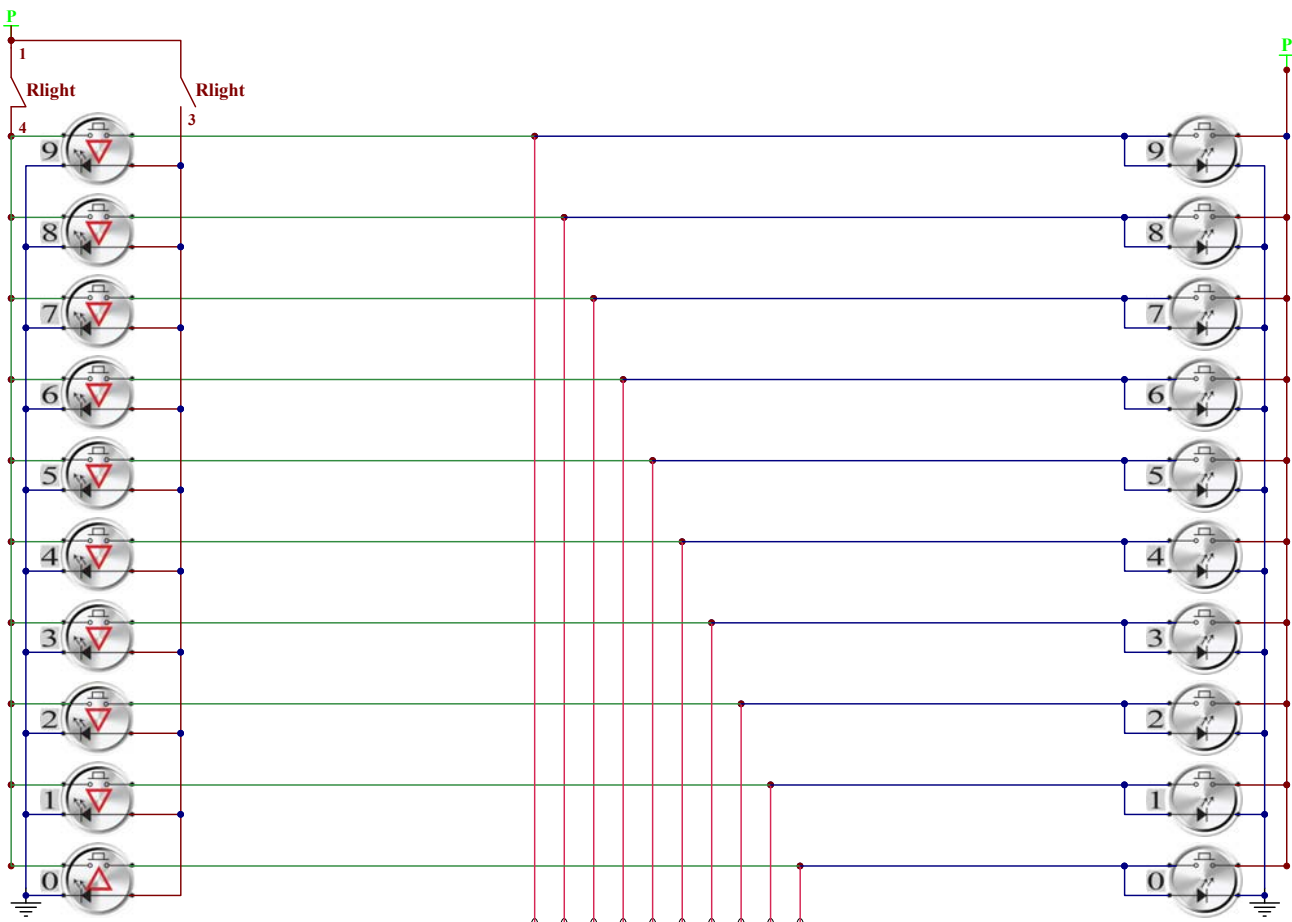

MICROZED A WIRING DIAG: CALLS / FLOOR INFORMATION
Decimal Indicator with Call Register

Size B	FCSM No. -	DWG No. B310W6_Calls.Sch	Rev 1
Scale -	Sheet 6 of 9		

INDICATR="ENHANCED"		S.&A.S. Ltd. Jieh Chouf Lebanon support@sascontrollers.com	
MICROZED A WIRING DIAG: CALLS / FLOOR INFORMATION			
S.&A.S. Indicator with Call Register			
Size B	FCSM No.	DWG No.	Rev 1
		B310W7_Calls.Sch	
Scale		Sheet	7 of 9

LAND CALLS

CAR CALLS

MICROZED A V3.1 BOARD

INDICATR="7SEGMENT"

S.&A.S. Ltd.
 Jieh Chouf
 Lebanon
 support@sascontrollers.com

MICROZED A WIRING DIAG: CALLS / FLOOR INFORMATION

7 Segment Indicator - No Call Register