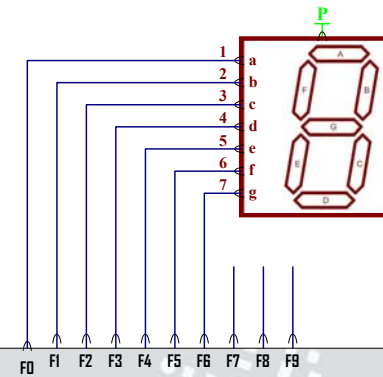

MICROZED A WIRING DIAG: **CALLS / FLOOR INFORMATION**
Binary/Gray Indicator - No Call Register

Size B	FCSM No. -	DWG No. B310W5_Calls.Sch	Rev 1
Scale -	Sheet 5 of 9		

INDICATR="COLLECTD"

S.&A.S. Ltd.
 Jieh Chouf
 Lebanon
 support@sascontrollers.com

MICROZED A WIRING DIAG: CALLS / FLOOR INFORMATION
Decimal Indicator with Call Register

Size B	FCSM No. -	DWG No. B310W6_Calls.Sch	Rev 1
Scale -	Sheet 6 of 9		

INDICATR="ENHANCED"		S.&A.S. Ltd. Jieh Chouf Lebanon support@sascontrollers.com	
MICROZED A WIRING DIAG: CALLS / FLOOR INFORMATION			
S.&A.S. Indicator with Call Register			
Size B	FCSM No.	DWG No.	Rev 1
		B310W7_Calls.Sch	
Scale		Sheet	7 of 9

LAND CALLS

CAR CALLS

MICROZED A V3.1 BOARD

INDICATR="7SEGMENT"

S.&A.S. Ltd.
 Jieh Chouf
 Lebanon
 support@sascontrollers.com

MICROZED A WIRING DIAG: CALLS / FLOOR INFORMATION

7 Segment Indicator - No Call Register