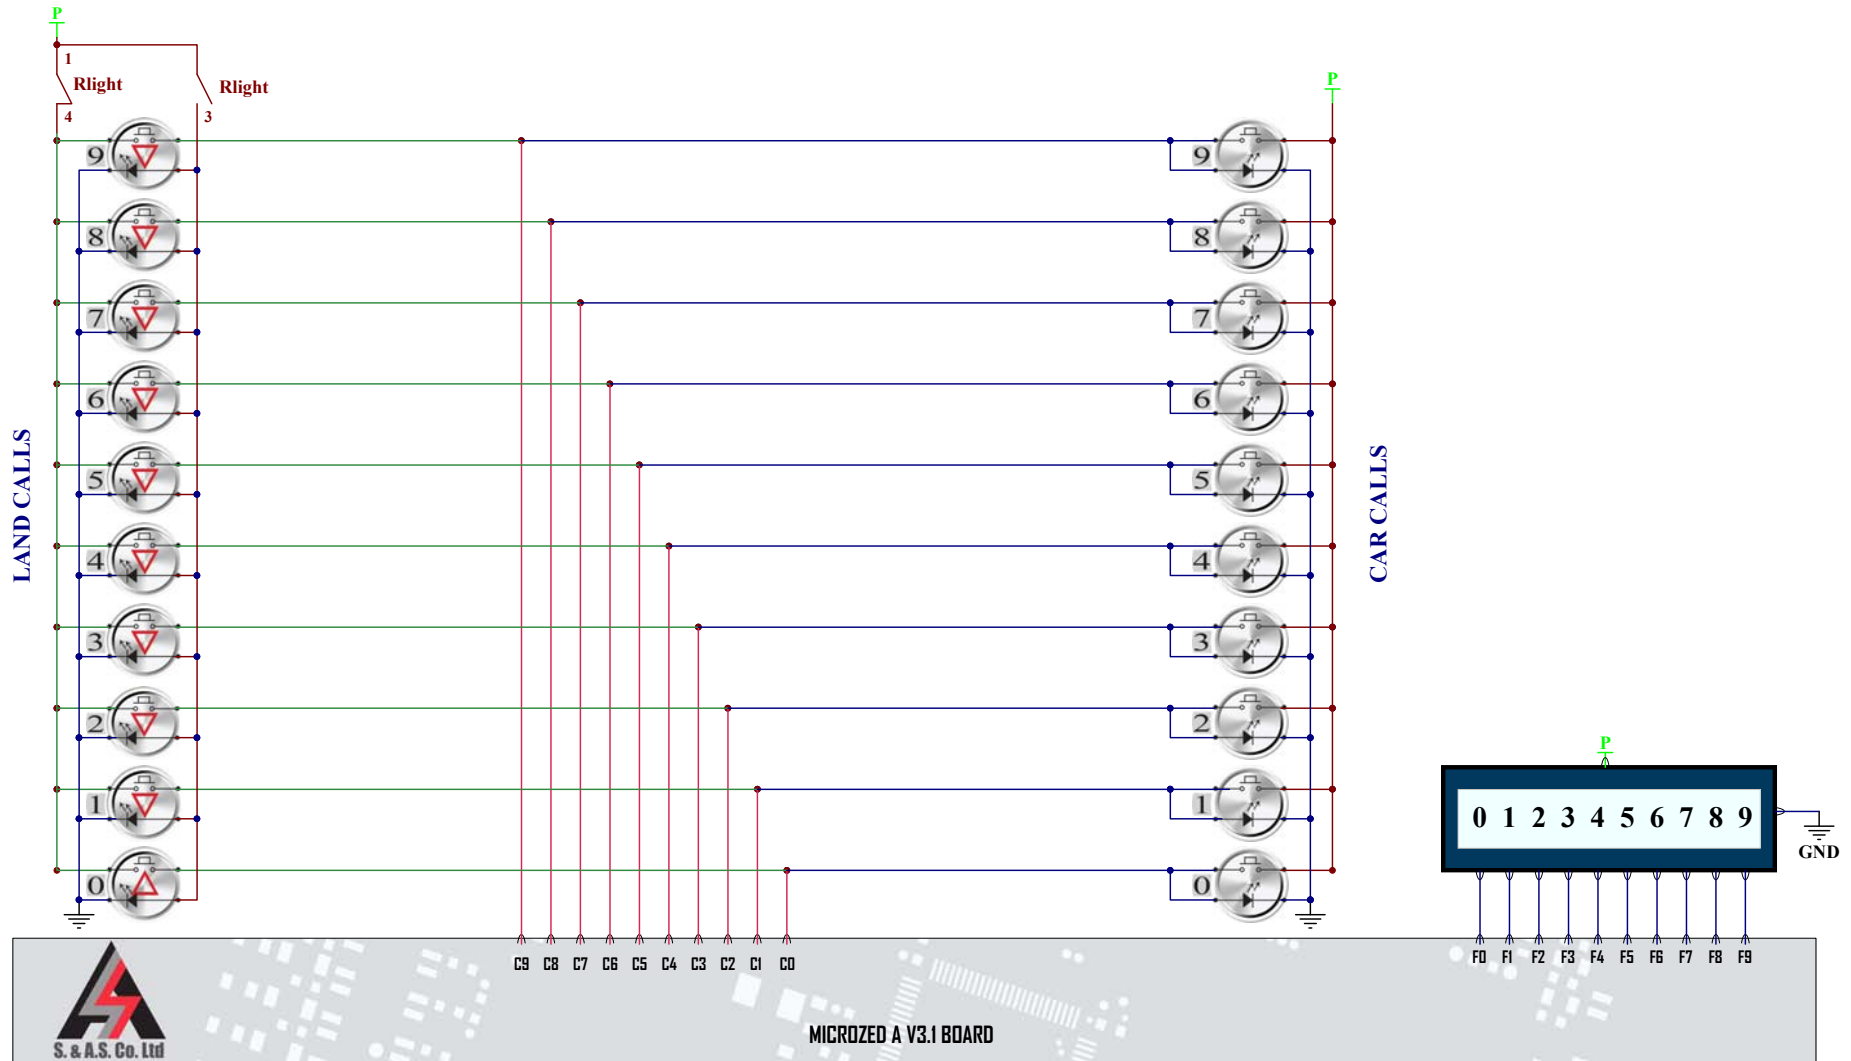

S.&A.S. Ltd.
 Jieh Chouf
 Lebanon
 support@sascontrollers.com

MICROZED A WIRING DIAG: **SUPPLY & OUTPUTS**

Size B	FCSM No. -	DWG No. B310W1_Supply_ContDC.Sch	Rev 1
Scale -	Sheet		1 of 9

MICROZED A V3.1 BOARD

Note:
1- Use the Monostable Magnetic Switches configuration for Automatic door.

S.&A.S. Ltd.
Jieh Chouf
Lebanon
support@sascontrollers.com

MICROZED A WIRING DIAG: INPUTS/DOOR INFO

Size B	FCSM No.	DWG No. B310W2_Ips_ContDC.Sch	Rev 1
Scale	Sheet		2 of 9