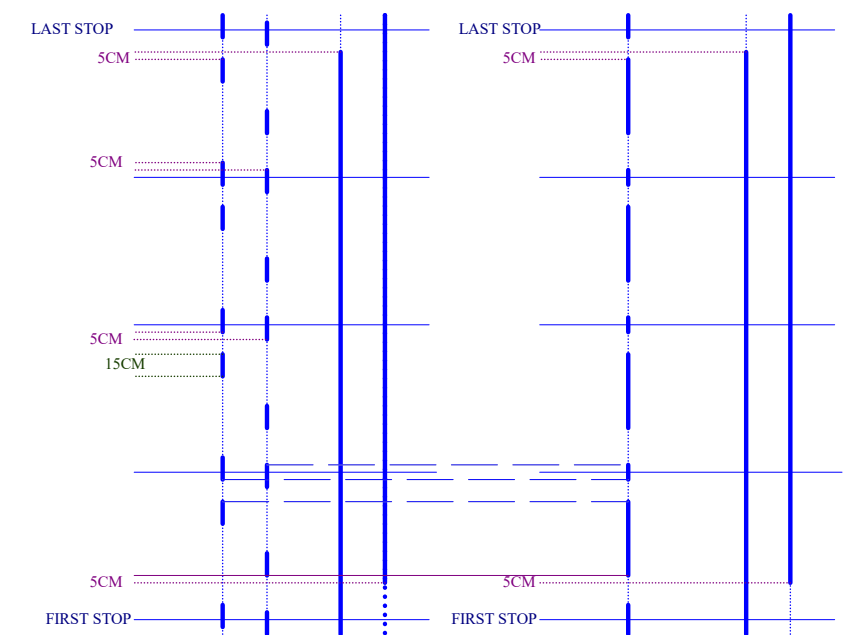

S.&A.S. Ltd.
 Jieh Chouf
 Lebanon
 support@sascontrollers.com

MICROZED A WIRING DIAG: **SUPPLY & OUTPUTS**

Size B	FCSM No. -	DWG No. B310W1_Supply_ContDC.Sch	Rev 1
Scale -	Sheet		1 of 9

MICROZED A V3.1 BOARD

Note:
1- Use the Monostable Magnetic Switches configuration for Automatic door.

S.&A.S. Ltd.
Jieh Chouf
Lebanon
support@sascontrollers.com

MICROZED A WIRING DIAG: INPUTS/DOOR INFO

Size B	FCSM No.	DWG No. B310W2_Ips_ContDC.Sch	Rev 1
Scale	Sheet		2 of 9

MICROZED A V3.1 BOARD

INDICATR="DECIMAL"

S.&A.S. Ltd.
Jieh Chouf
Lebanon
support@sascontrollers.com

MICROZED A WIRING DIAG: CALLS / FLOOR INFORMATION

Decimal Indicator - No Call Register

Size B	FCSM No. -	DWG No. B310W3_Calls.Sch	Rev 1
Scale -	Sheet 3 of 9		

MICROZED A V3.1 BOARD

INDICATR="COLLECT7" or
INDICATR="GRAY R" or
INDICATR="BINARY R"

S.&A.S. Ltd.
Jieh Chouf
Lebanon
support@sascontrollers.com

MICROZED A WIRING DIAG: CALLS / FLOOR INFORMATION

Gray/ Binary/ Collective with Call Register