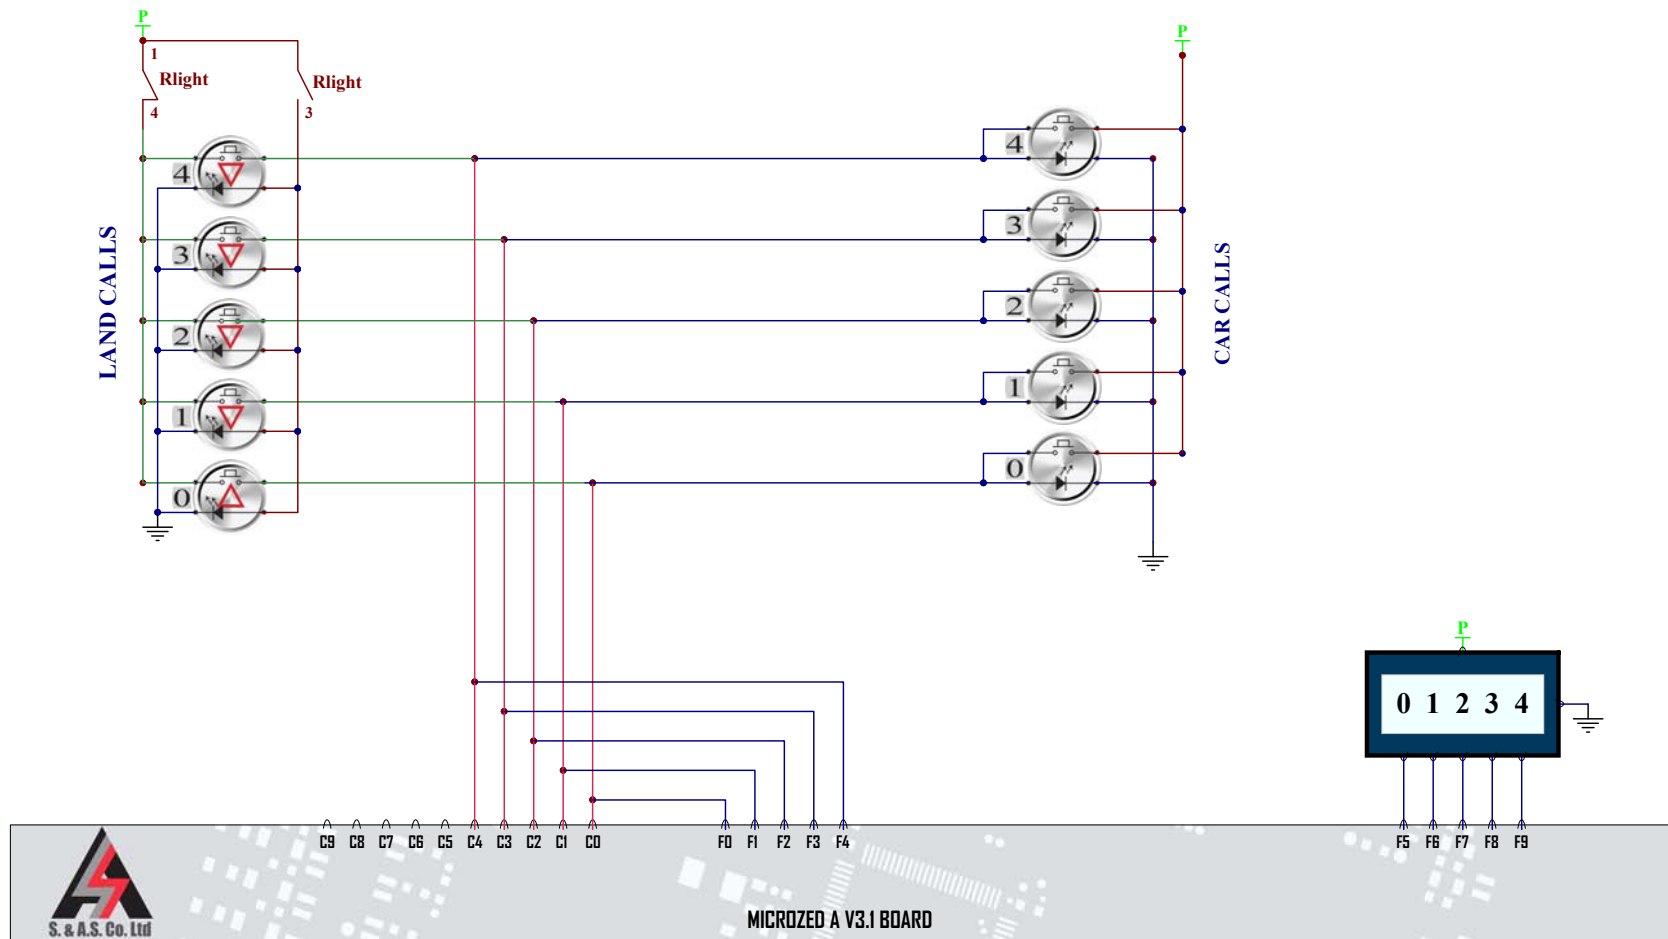

Size B	FCSM No. -	DWG No. B310W4_Calls.Sch	Rev 1
Scale -	Sheet 4 of 9		

OR

C9 C8 C7 C6 C5 C4 C3 C2 C1 C0

MICROZED A V3.1 BOARD

F9 F8 F7 F6

D C B A

INDICATR="GRAY NR" or
INDICATR="BINARY NR"

S.&A.S. Ltd.
Jieh Chouf
Lebanon
support@sascontrollers.com

MICROZED A WIRING DIAG: **CALLS / FLOOR INFORMATION**
Binary/Gray Indicator - No Call Register

Size B	FCSM No. -	DWG No. B310W5_Calls.Sch	Rev 1
Scale -	Sheet 5 of 9		

INDICATR="COLLECTD"

S.&A.S. Ltd.
 Jieh Chouf
 Lebanon
 support@sascontrollers.com