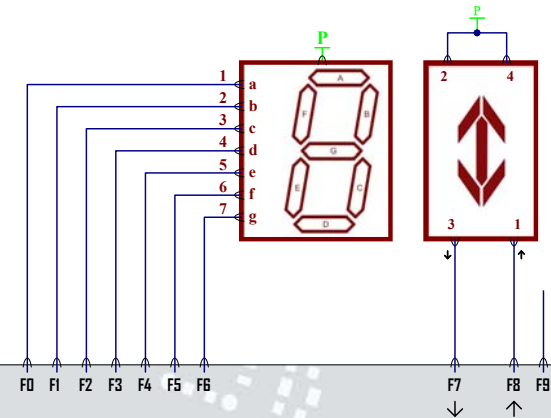

MICROZED A WIRING DIAG: CALLS / FLOOR INFORMATION
Decimal Indicator with Call Register

Size B	FCSM No. -	DWG No. B310W6_Calls.Sch	Rev 1
Scale -	Sheet 6 of 9		

INDICATR="ENHANCED"		S.&A.S. Ltd. Jieh Chouf Lebanon support@sascontrollers.com	
MICROZED A WIRING DIAG: CALLS / FLOOR INFORMATION			
S.&A.S. Indicator with Call Register			
Size B	FCSM No.	DWG No.	Rev 1
		B310W7_Calls.Sch	
Scale		Sheet	7 of 9

LAND CALLS

CAR CALLS

MICROZED A V3.1 BOARD

INDICATR="7SEGMENT"

S.&A.S. Ltd.
 Jieh Chouf
 Lebanon
 support@sascontrollers.com

MICROZED A WIRING DIAG: CALLS / FLOOR INFORMATION

7 Segment Indicator - No Call Register

Size B	FCSM No. -	DWG No. B310W8_Calls.Sch	Rev 1
Scale -	Sheet 8 of 9		

LAND CALLS

CAR CALLS

MICROZED A V3.1 BOARD

INDICATR="7SwArrow"

S.&A.S. Ltd.
 Jieh Chouf
 Lebanon
 support@sascontrollers.com

MICROZED A WIRING DIAG: CALLS / FLOOR INFORMATION