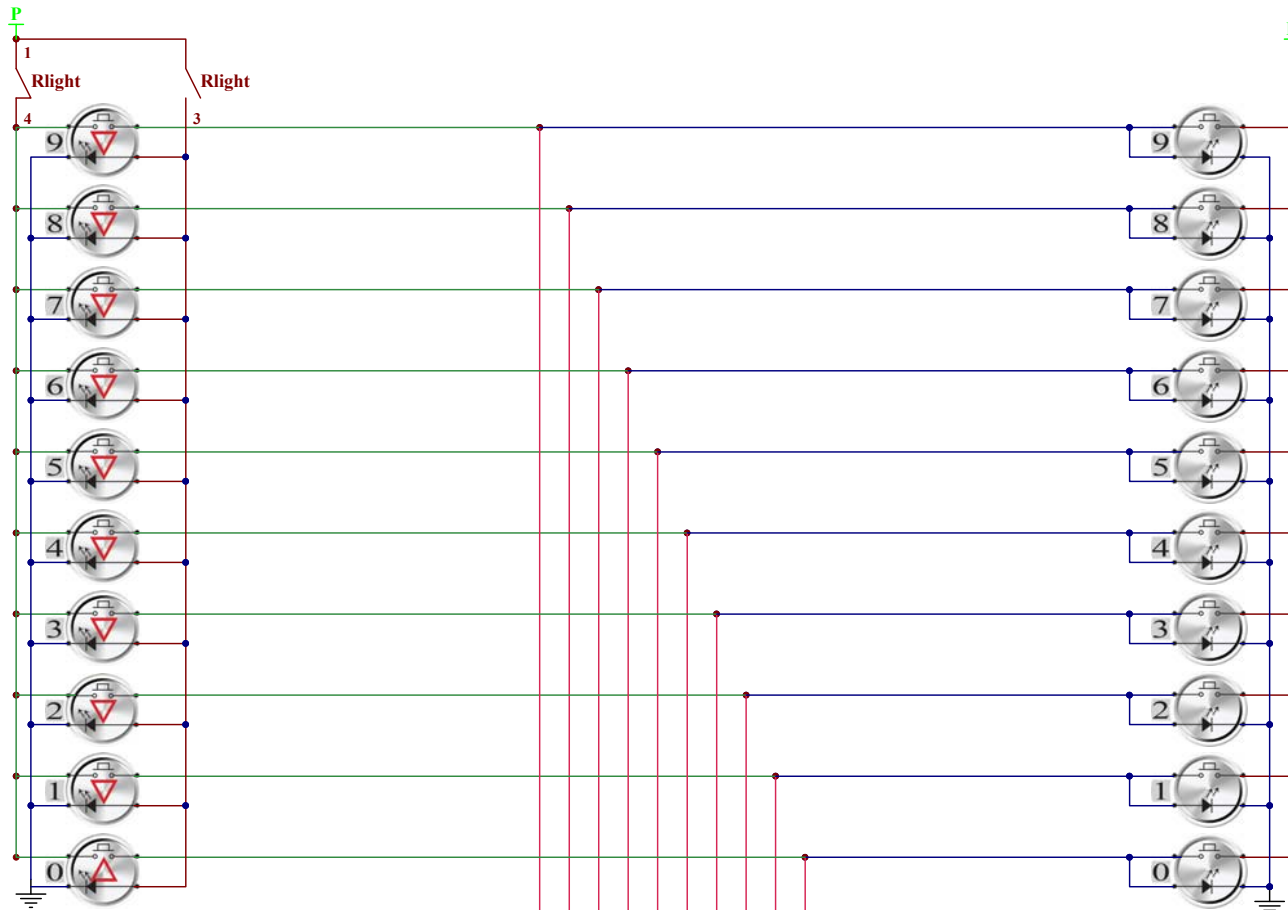

LAND CALLS

CAR CALLS

MICROZED A V3.1 BOARD

INDICATR="7SwArrow"

S.&A.S. Ltd.
Jieh Chouf
Lebanon
support@sascontrollers.com

MICROZED A WIRING DIAG: CALLS / FLOOR INFORMATION

7 Segment Indicator with Arrows - No Call Register

Size B	FCSM No.	DWG No. B310W9_Calls.Sch	Rev 1
Scale		Sheet 9 of 9