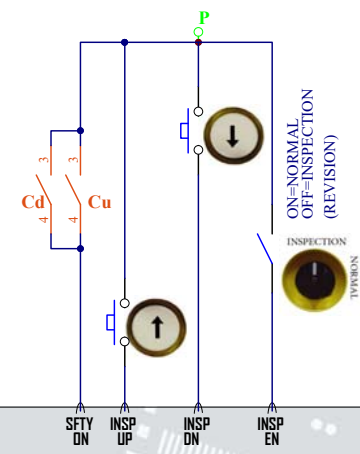

S.&A.S. Ltd.
 Jieh Chouf
 Lebanon
 support@sascontrollers.com

MICROZED A WIRING DIAG: **SUPPLY & OUTPUTS**

Size B	FCSM No. -	DWG No. B310W1_Supply_ContDC.Sch	Rev 1
Scale -	Sheet		1 of 9

MICROZED A V3.1 BOARD

Note:
1- Use the Monostable Magnetic Switches configuration for Automatic door.

S.&A.S. Ltd.
Jieh Chouf
Lebanon
support@sascontrollers.com

MICROZED A WIRING DIAG: INPUTS/DOOR INFO

Size B	FCSM No.	DWG No. B310W2_Ips_ContDC.Sch	Rev 1
Scale	Sheet		2 of 9

MICROZED A V3.1 BOARD

INDICATR="DECIMAL"

S.&A.S. Ltd.
Jieh Chouf
Lebanon
support@sascontrollers.com

MICROZED A WIRING DIAG: CALLS / FLOOR INFORMATION

Decimal Indicator - No Call Register

Size B	FCSM No. -	DWG No. B310W3_Calls.Sch	Rev 1
Scale -	Sheet 3 of 9		

7 Segment Indicator with Arrows - No Call Register

Size B	FCSM No.	DWG No. B310W9_Calls.Sch	Rev 1
Scale		Sheet 9 of 9	