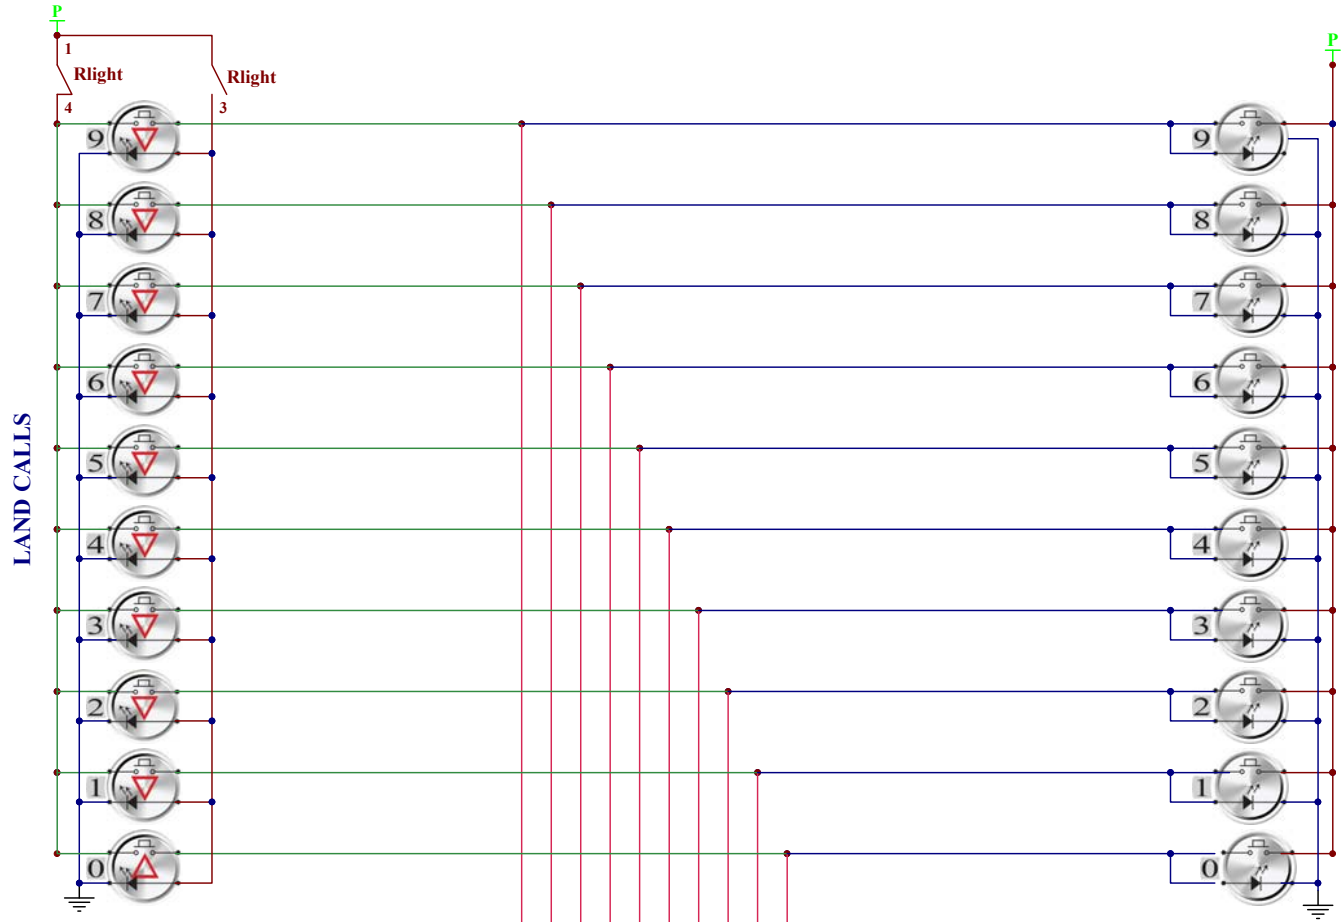

OR

C9 C8 C7 C6 C5 C4 C3 C2 C1 C0

MICROZED A V3.1 BOARD

F9 F8 F7 F6

D C B A

INDICATR="GRAY NR" or
INDICATR="BINARY NR"

S.&A.S. Ltd.
Jieh Chouf
Lebanon
support@sascontrollers.com

MICROZED A WIRING DIAG: **CALLS / FLOOR INFORMATION**
Binary/Gray Indicator - No Call Register

Size B	FCSM No. -	DWG No. B310W5_Calls.Sch	Rev 1
Scale -	Sheet 5 of 9