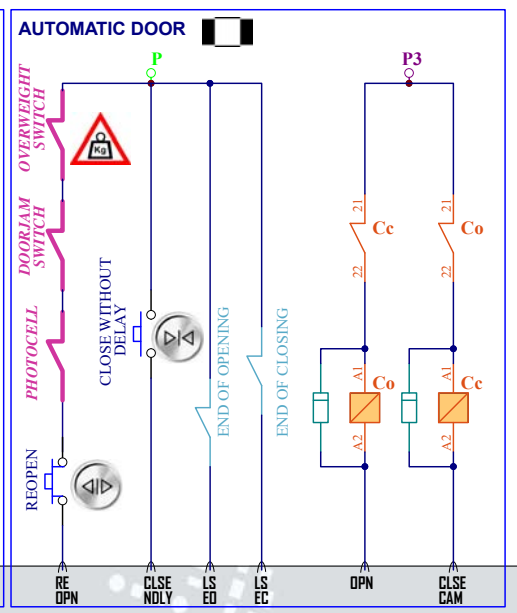

S.&A.S. Ltd.
 Jieh Chouf
 Lebanon
 support@sascontrollers.com

MICROZED A WIRING DIAG: **SUPPLY & OUTPUTS**

Size B	FCSM No. -	DWG No. B310W1_Supply_ContDC.Sch	Rev 1
Scale -	Sheet		1 of 9

MICROZED A V3.1 BOARD

Note:
1- Use the Monostable Magnetic Switches configuration for Automatic door.

S.&A.S. Ltd.
Jieh Chouf
Lebanon
support@sascontrollers.com

MICROZED A WIRING DIAG: INPUTS/DOOR INFO

Size B	FCSM No.	DWG No. B310W2_Ips_ContDC.Sch	Rev 1
Scale	Sheet		2 of 9

MICROZED A V3.1 BOARD

INDICATR="DECIMAL"

S.&A.S. Ltd.
Jieh Chouf
Lebanon
support@sascontrollers.com

MICROZED A WIRING DIAG: CALLS / FLOOR INFORMATION

Decimal Indicator - No Call Register

Size B	FCSM No. -	DWG No. B310W3_Calls.Sch	Rev 1
Scale -	Sheet 3 of 9		

MICROZED A V3.1 BOARD

INDICATR="COLLECT7" or
INDICATR="GRAY R" or
INDICATR="BINARY R"

S.&A.S. Ltd.
Jieh Chouf
Lebanon
support@sascontrollers.com

MICROZED A WIRING DIAG: CALLS / FLOOR INFORMATION

Gray/ Binary/ Collective with Call Register