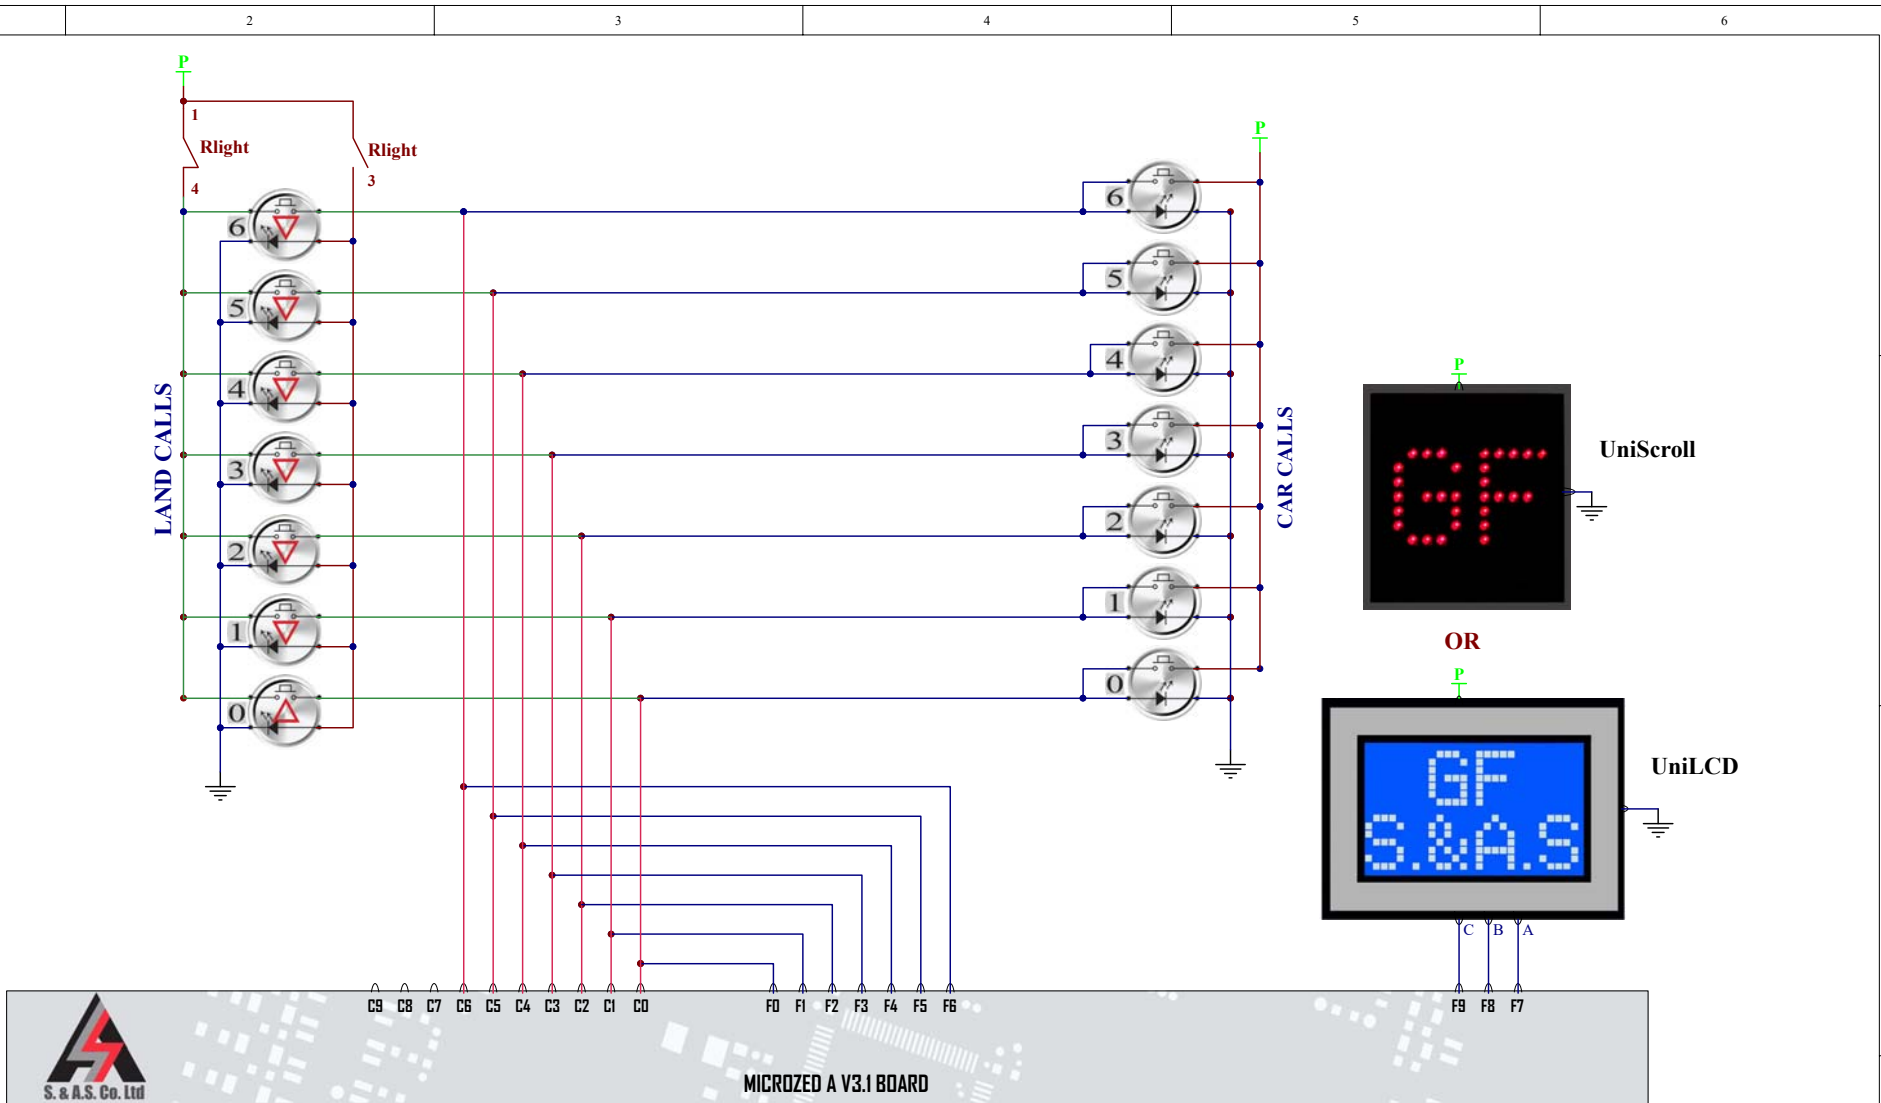

Note:
1- Use the Monostable Magnetic Switches configuration for Automatic door.

S.&A.S. Ltd.
Jieh Chouf
Lebanon
support@sascontrollers.com

MICROZED A WIRING DIAG: INPUTS/DOOR INFO

Size B	FCSM No.	DWG No. B310W2_Ips_ContDC.Sch	Rev 1
Scale	Sheet		2 of 9

MICROZED A V3.1 BOARD

INDICATR="DECIMAL"

S.&A.S. Ltd.
Jieh Chouf
Lebanon
support@sascontrollers.com

MICROZED A WIRING DIAG: CALLS / FLOOR INFORMATION

Decimal Indicator - No Call Register

Size B	FCSM No. -	DWG No. B310W3_Calls.Sch	Rev 1
Scale -	Sheet 3 of 9		

MICROZED A V3.1 BOARD

INDICATR="COLLECT7" or
INDICATR="GRAY R" or
INDICATR="BINARY R"

S.&A.S. Ltd.
Jieh Chouf
Lebanon
support@sascontrollers.com

MICROZED A WIRING DIAG: CALLS / FLOOR INFORMATION

Gray/ Binary/ Collective with Call Register