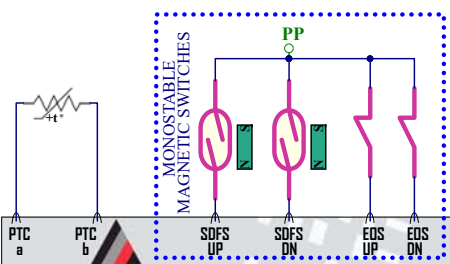

S.&A.S. Ltd.
 Jieh Chouf
 Lebanon
 support@sascontrollers.com

MICROZED A WIRING DIAG: **SUPPLY & OUTPUTS**

Size B	FCSM No. -	DWG No. B310W1_Supply_ContDC.Sch	Rev 1
Scale -	Sheet		1 of 9

MICROZED A V3.1 BOARD

Note:
1- Use the Monostable Magnetic Switches configuration for Automatic door.

S.&A.S. Ltd.
Jieh Chouf
Lebanon
support@sascontrollers.com

MICROZED A WIRING DIAG: INPUTS/DOOR INFO

Size B	FCSM No.	DWG No. B310W2_Ips_ContDC.Sch	Rev 1
Scale	Sheet		2 of 9