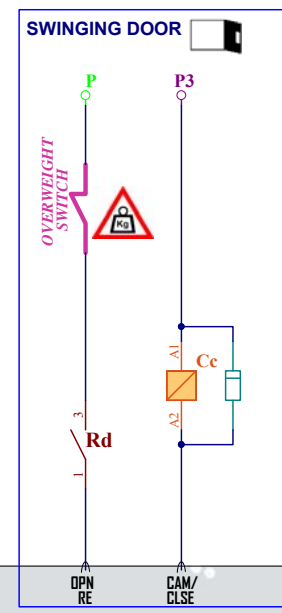

S.&A.S. Ltd.
 Jieh Chouf
 Lebanon
 support@sascontrollers.com

MICROZED A WIRING DIAG: **SUPPLY & OUTPUTS**

Size B	FCSM No. -	DWG No. B310W1_Supply_ContDC.Sch	Rev 1
Scale -	Sheet		1 of 9

MICROZED A V3.1 BOARD

Note:
1- Use the Monostable Magnetic Switches configuration for Automatic door.

S.&A.S. Ltd.
Jieh Chouf
Lebanon
support@sascontrollers.com

MICROZED A WIRING DIAG: INPUTS/DOOR INFO

Size B	FCSM No.	DWG No. B310W2_Ips_ContDC.Sch	Rev 1
Scale	Sheet		2 of 9