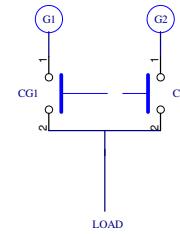

Single line diagram

S & A.S. Ltd.
BOUTROS BLDG. 1ST BSMT
CHEIKH-EL-GHABY ST.
2068 7808 GHABY - BEIRUT - LEBANON
TEL : 01-216994

Omega-ATS Wiring Diagram - AC Outputs - Contactors

Size B	FCSM No.	DWG No. OmegaATSWiring-GG_AC_O.Sch	Rev 1
Scale		Sheet 5 of 6