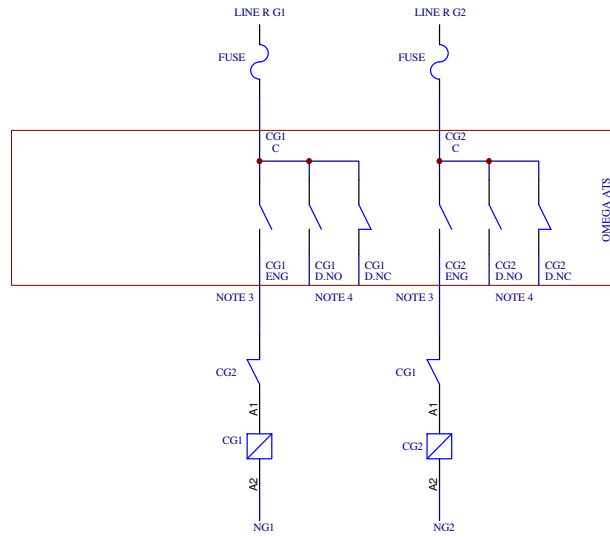

DC side Inputs / Outputs with MCB

S & A S. Ltd.
 BOUTROS BLDG. 1ST BSMT
 CHEIKH-EL-GHABY ST.
 2068 7808 GHABY - BEIRUT - LEBANON
 TEL : 01-216994

Omega-ATS Wiring Diagram - DC Inputs+Outputs

Size B	FCSM No.	DWG No. OmegaATSWiring-GG_DC_IO_MCB.Sch	Rev 1
-----------	----------	--	----------

Scale	Sheet 3 of 6
-------	-----------------

S & A.S. Ltd.
 BOUTROS BLDG. 1ST BSMT
 CHEIKH-EL-GHABY ST.
 2068 7808 GHABY - BEIRUT - LEBANON
 TEL : 01-216994

Omega-ATS Wiring Diagram - AC Inputs

Size B	FCSM No.	DWG No. OmegaATSWiring-GG_AC_I.Sch	Rev 1
Scale		Sheet 4 of 6	

AC OUTPUTS with Contactors

=> This wiring diagram is for 4-poles contactors.
 => 3-poles contactors can be used if it is acceptable to connect the neutrals of the Mains, G1 & G2 together.

Note 3: For use with motorized circuit breaker to engage it.
 Note 4: For use with motorized circuit breaker to disengage it.

Single line diagram

S & A.S. Ltd.
 BOUTROS BLDG. 1ST BSMT
 CHEIKH-EL-GHABY ST.
 2068 7808 GHABY - BEIRUT - LEBANON
 TEL : 01-216994

Omega-ATS Wiring Diagram - AC Outputs - Contactors

Size B	FCSM No.	DWG No. OmegaATSWiring-GG_AC_O.Sch	Rev 1
Scale		Sheet 5 of 6	