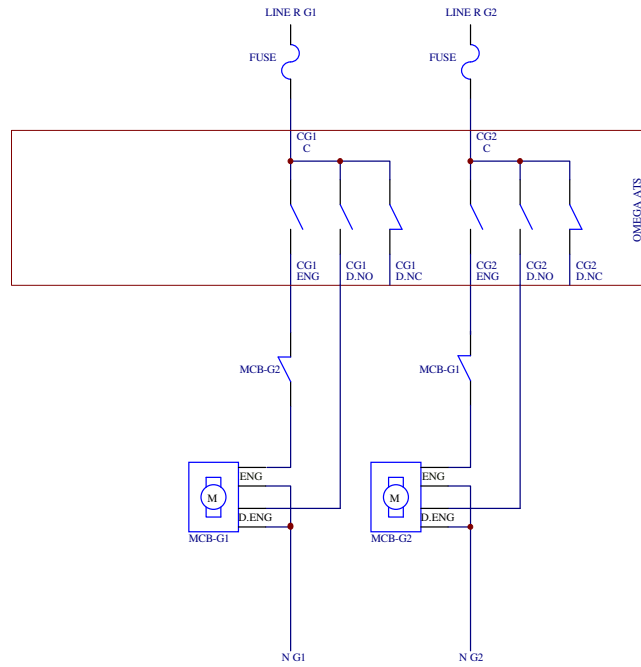

AC OUTPUTS with Contactors

=> This wiring diagram is for 4-poles contactors.
 => 3-poles contactors can be used if it is acceptable to connect the neutrals of the Mains, G1 & G2 together.

Note 3: For use with motorized circuit breaker to engage it.
 Note 4: For use with motorized circuit breaker to disengage it.

Single line diagram

S & A.S. Ltd.
 BOUTROS BLDG. 1ST BSMT
 CHEIKH-EL-GHABY ST.
 2068 7808 GHABY - BEIRUT - LEBANON
 TEL : 01-216994

Omega-ATS Wiring Diagram - AC Outputs - Contactors

Size B	FCSM No.	DWG No. OmegaATSWiring-GG_AC_O.Sch	Rev 1
Scale		Sheet 5 of 6	

AC OUTPUTS with MCB

Single line diagram

S & A.S. Ltd.
 BOUTROS BLDG. 1ST BSMT
 CHEIKH-EL-GHABY ST.
 2068 7808 GHABY - BEIRUT - LEBANON
 TEL : 01-216994

Omega-ATS Wiring Diagram - AC Outputs - MCB

Size B	FCSM No.	DWG No. OmegaATSWiring-GG_AC_O_MCB.Sch	Rev 1
Scale		Sheet 6 of 6	