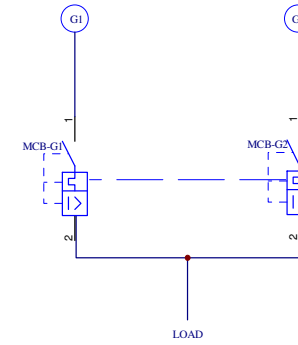

AC OUTPUTS with Contactors

=> This wiring diagram is for 4-poles contactors.
 => 3-poles contactors can be used if it is acceptable to connect the neutrals of the Mains, G1 & G2 together.

Note 3: For use with motorized circuit breaker to engage it.
 Note 4: For use with motorized circuit breaker to disengage it.

Single line diagram

S & A.S. Ltd.
 BOUTROS BLDG. 1ST BSMT
 CHEIKH-EL-GHABY ST.
 2068 7808 GHABY - BEIRUT - LEBANON
 TEL : 01-216994

Omega-ATS Wiring Diagram - AC Outputs - Contactors

Size B	FCSM No.	DWG No. OmegaATSWiring-GG_AC_O.Sch	Rev 1
Scale		Sheet 5 of 6	

AC OUTPUTS with MCB

Single line diagram

S & A.S. Ltd.
 BOUTROS BLDG. 1ST BSMT
 CHEIKH-EL-GHABY ST.
 2068 7808 GHABY - BEIRUT - LEBANON
 TEL : 01-216994

Omega-ATS Wiring Diagram - AC Outputs - MCB

Size B	FCSM No.	DWG No. OmegaATSWiring-GG_AC_O_MCB.Sch	Rev 1
Scale		Sheet 6 of 6	