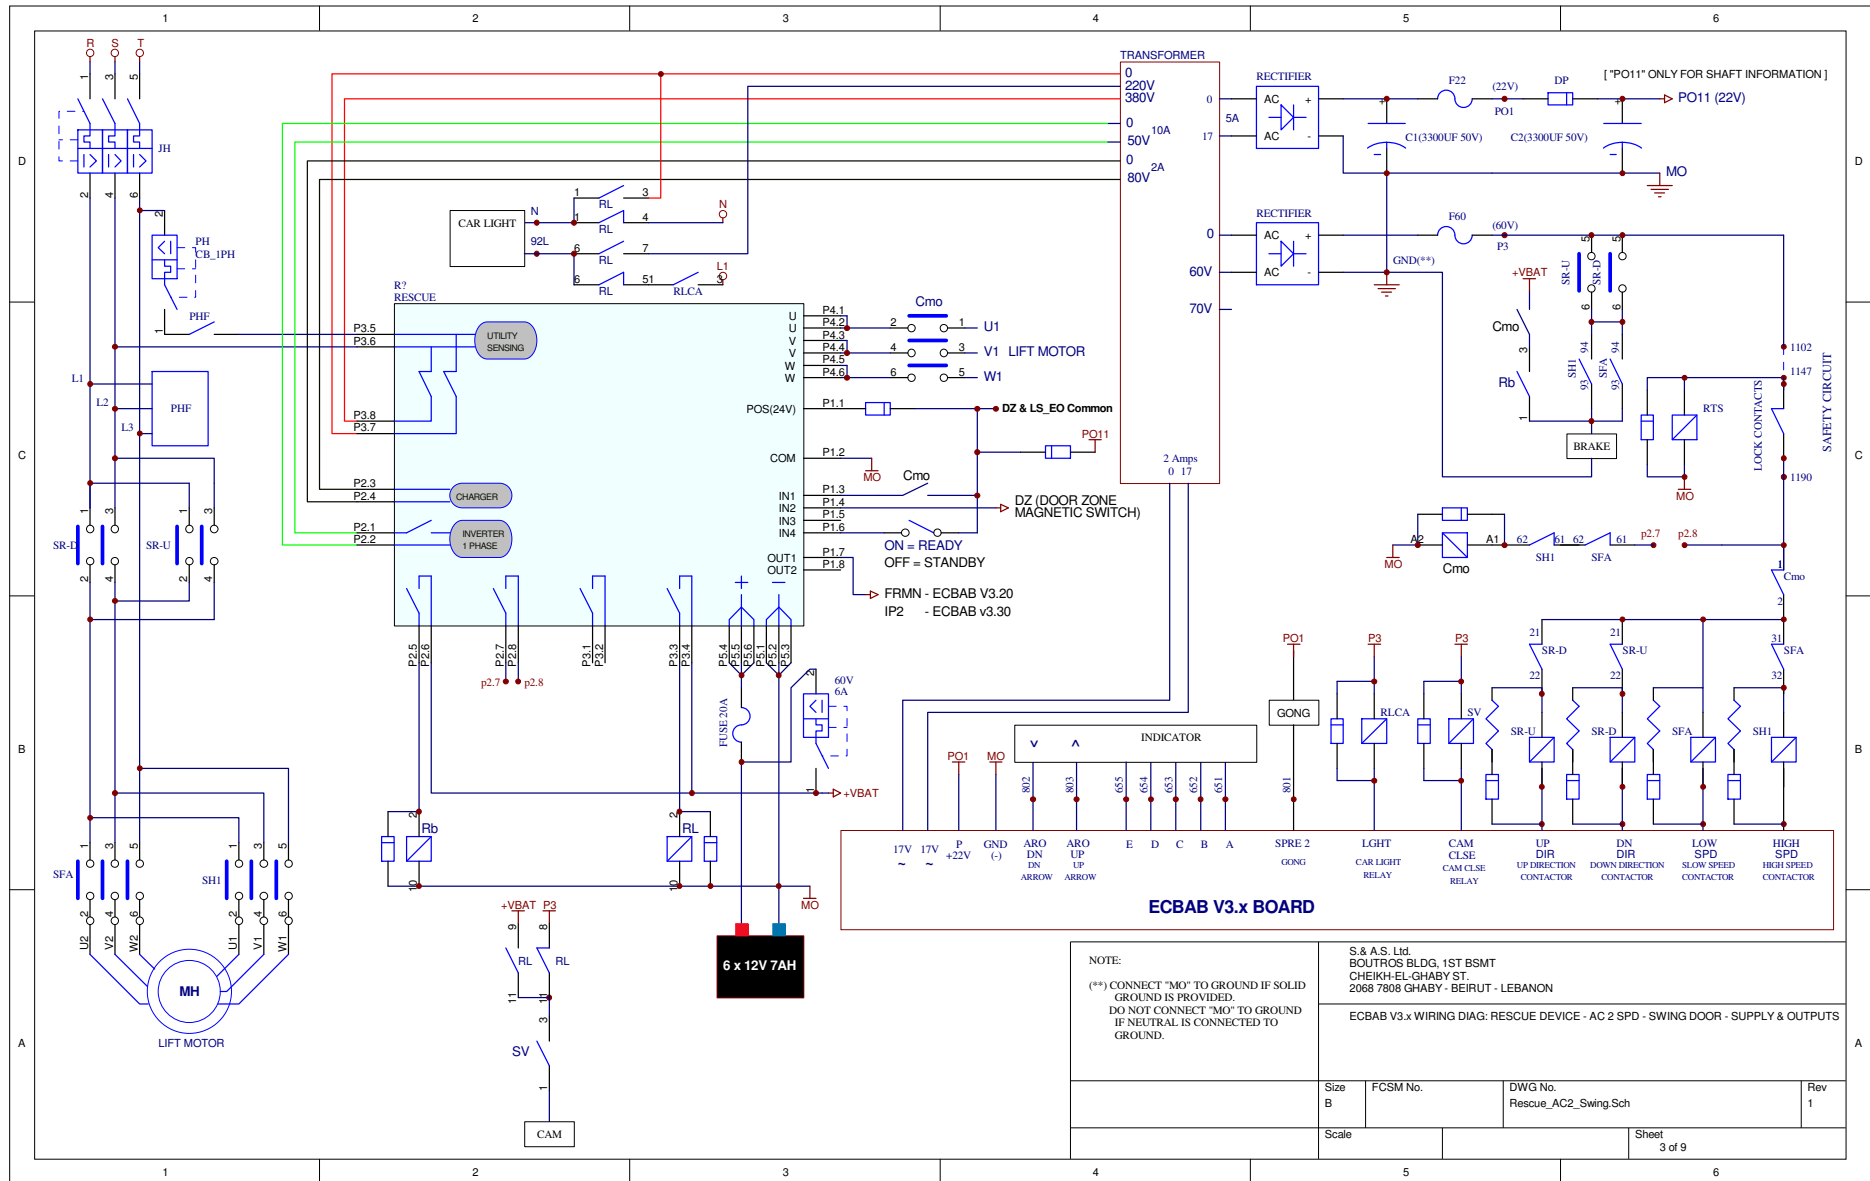

S.& A.S. Ltd.  
 BOUTROS BLDG. 1ST BSMT  
 CHEIKH-EL-GHABY ST.  
 2068 7808 GHABY - BEIRUT - LEBANON

RESCUE DEVICE WIRING DIAGRAMS' SUMMARY (STAND ALONE-AC2SPEED-VVVF)

Size B	FCSM No.	DWG No. Rescue_Wiring.Sch	Rev 1
Scale			Sheet 1 of 1

S. & A.S. Ltd.  
 BOUTROS BLDG. 1ST BSMT  
 CHEIKH-EL-GHABY ST.  
 2068 7808 GHABY - BEIRUT  
 TEL 01-216994

RESCUE DEVICE WIRING DIAGRAM - 3 PHASE AUTO. DOOR

Size B	FCSM No.	DWG No. Rescue_Auto3ph.Sch	Rev 1
Scale	Sheet 4 of 9		6

S. & A.S. Ltd. BOUTROS BLDG. 1ST BSMT CHEIKH-EL-GHABY ST. 2068 7808 GHABY - BEIRUT TEL 01-216994			
RESCUE DEVICE WIRING DIAGRAM - 1/2 3 PHASE AUTO. DOOR			
Size B	FCSM No.	DWG No. Rescue_HallAuto3ph.Sch	Rev 1
Scale	5	Sheet 5 of 9	6