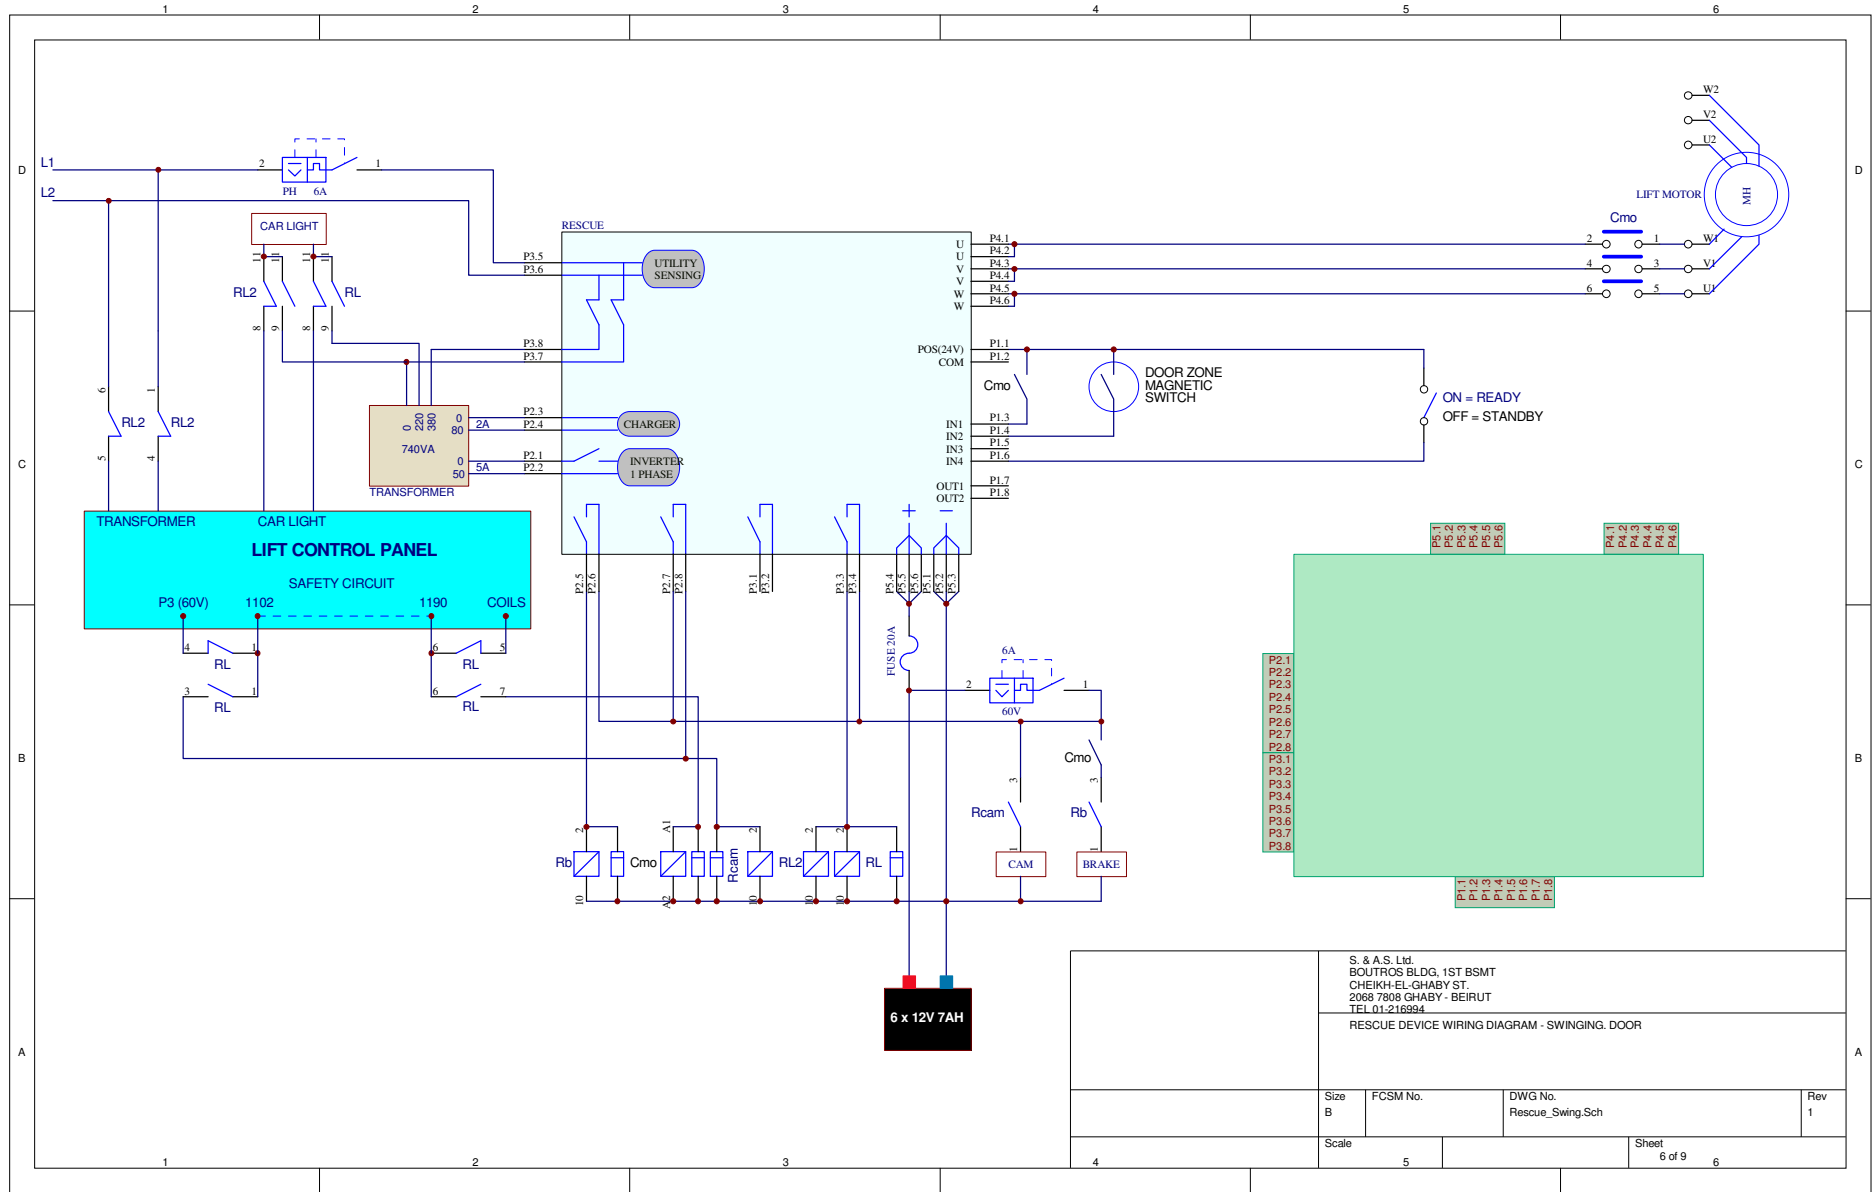

S.& A.S. Ltd.  
 BOUTROS BLDG. 1ST BSMT  
 CHEIKH-EL-GHABY ST.  
 2068 7808 GHABY - BEIRUT - LEBANON

RESCUE DEVICE WIRING DIAGRAMS' SUMMARY (STAND ALONE-AC2SPEED-VVVF)

Size B	FCSM No.	DWG No. Rescue_Wiring.Sch	Rev 1
Scale			Sheet 1 of 1

S. & A.S. Ltd.  
 BOUTROS BLDG. 1ST BSMT  
 CHEIKH-EL-GHABY ST.  
 2068 7808 GHABY - BEIRUT  
 TEL 01-216994

RESCUE DEVICE WIRING DIAGRAM - 3 PHASE AUTO. DOOR

Size B	FCSM No.	DWG No. Rescue_Auto3ph.Sch	Rev 1
Scale	Sheet 4 of 9		6

S. & A.S. Ltd. BOUTROS BLDG. 1ST BSMT CHEIKH-EL-GHABY ST. 2068 7808 GHABY - BEIRUT TEL 01-216994			
RESCUE DEVICE WIRING DIAGRAM - 1/2 3 PHASE AUTO. DOOR			
Size B	FCSM No.	DWG No. Rescue_HallAuto3ph.Sch	Rev 1
Scale	5	Sheet 5 of 9	6