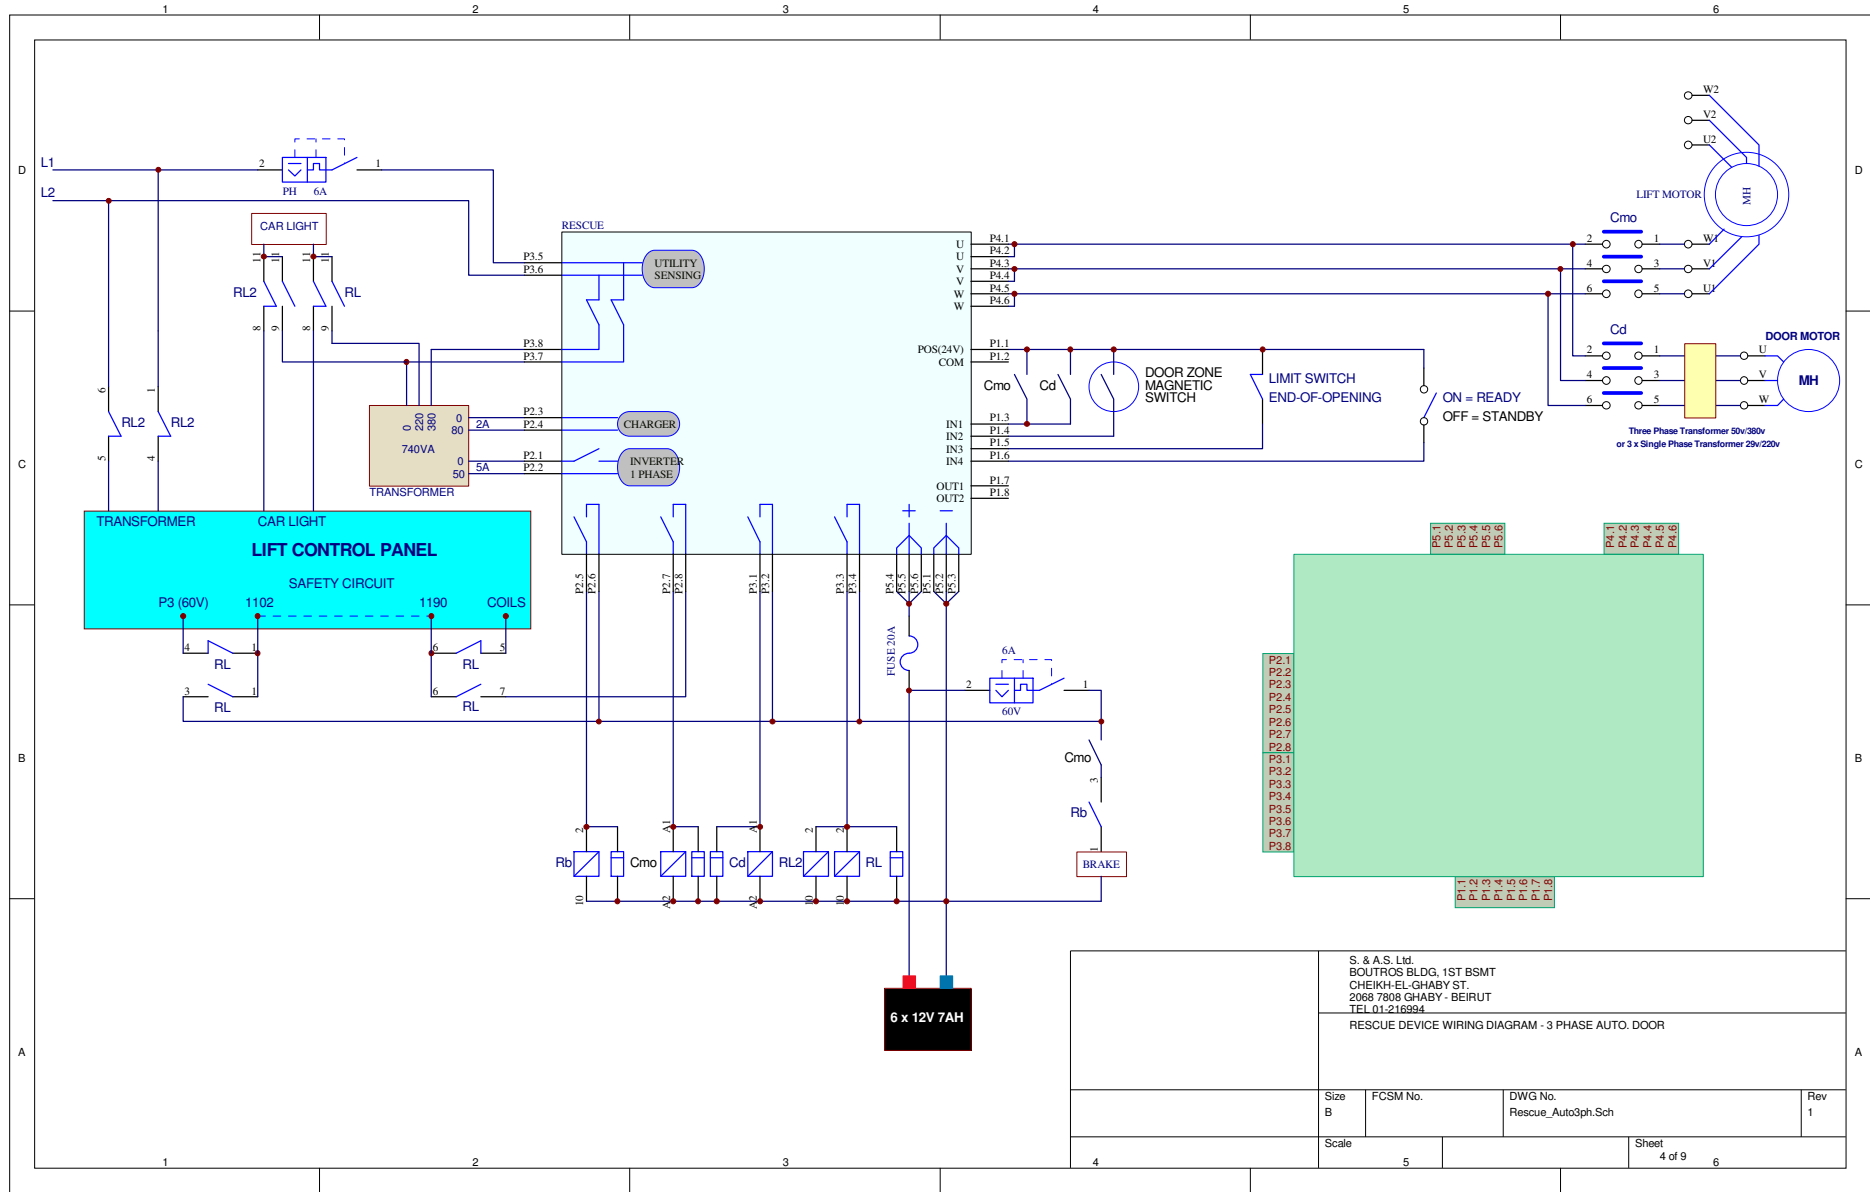

S.& A.S. Ltd.  
 BOUTROS BLDG. 1ST BSMT  
 CHEIKH-EL-GHABY ST.  
 2068 7808 GHABY - BEIRUT - LEBANON

RESCUE DEVICE WIRING DIAGRAMS' SUMMARY (STAND ALONE-AC2SPEED-VVVF)

Size B	FCSM No.	DWG No. Rescue_Wiring.Sch	Rev 1
Scale			Sheet 1 of 1

S. & A.S. Ltd.  
 BOUTROS BLDG. 1ST BSMT  
 CHEIKH-EL-GHABY ST.  
 2068 7808 GHABY - BEIRUT  
 TEL 01-216994

RESCUE DEVICE WIRING DIAGRAM - 3 PHASE AUTO. DOOR

Size B	FCSM No.	DWG No. Rescue_Auto3ph.Sch	Rev 1
Scale	Sheet 4 of 9		6

S. & A.S. Ltd. BOUTROS BLDG. 1ST BSMT CHEIKH-EL-GHABY ST. 2068 7808 GHABY - BEIRUT TEL 01-216994			
RESCUE DEVICE WIRING DIAGRAM - 1/2 3 PHASE AUTO. DOOR			
Size B	FCSM No.	DWG No. Rescue_HallAuto3ph.Sch	Rev 1
Scale	5	Sheet 5 of 9	6