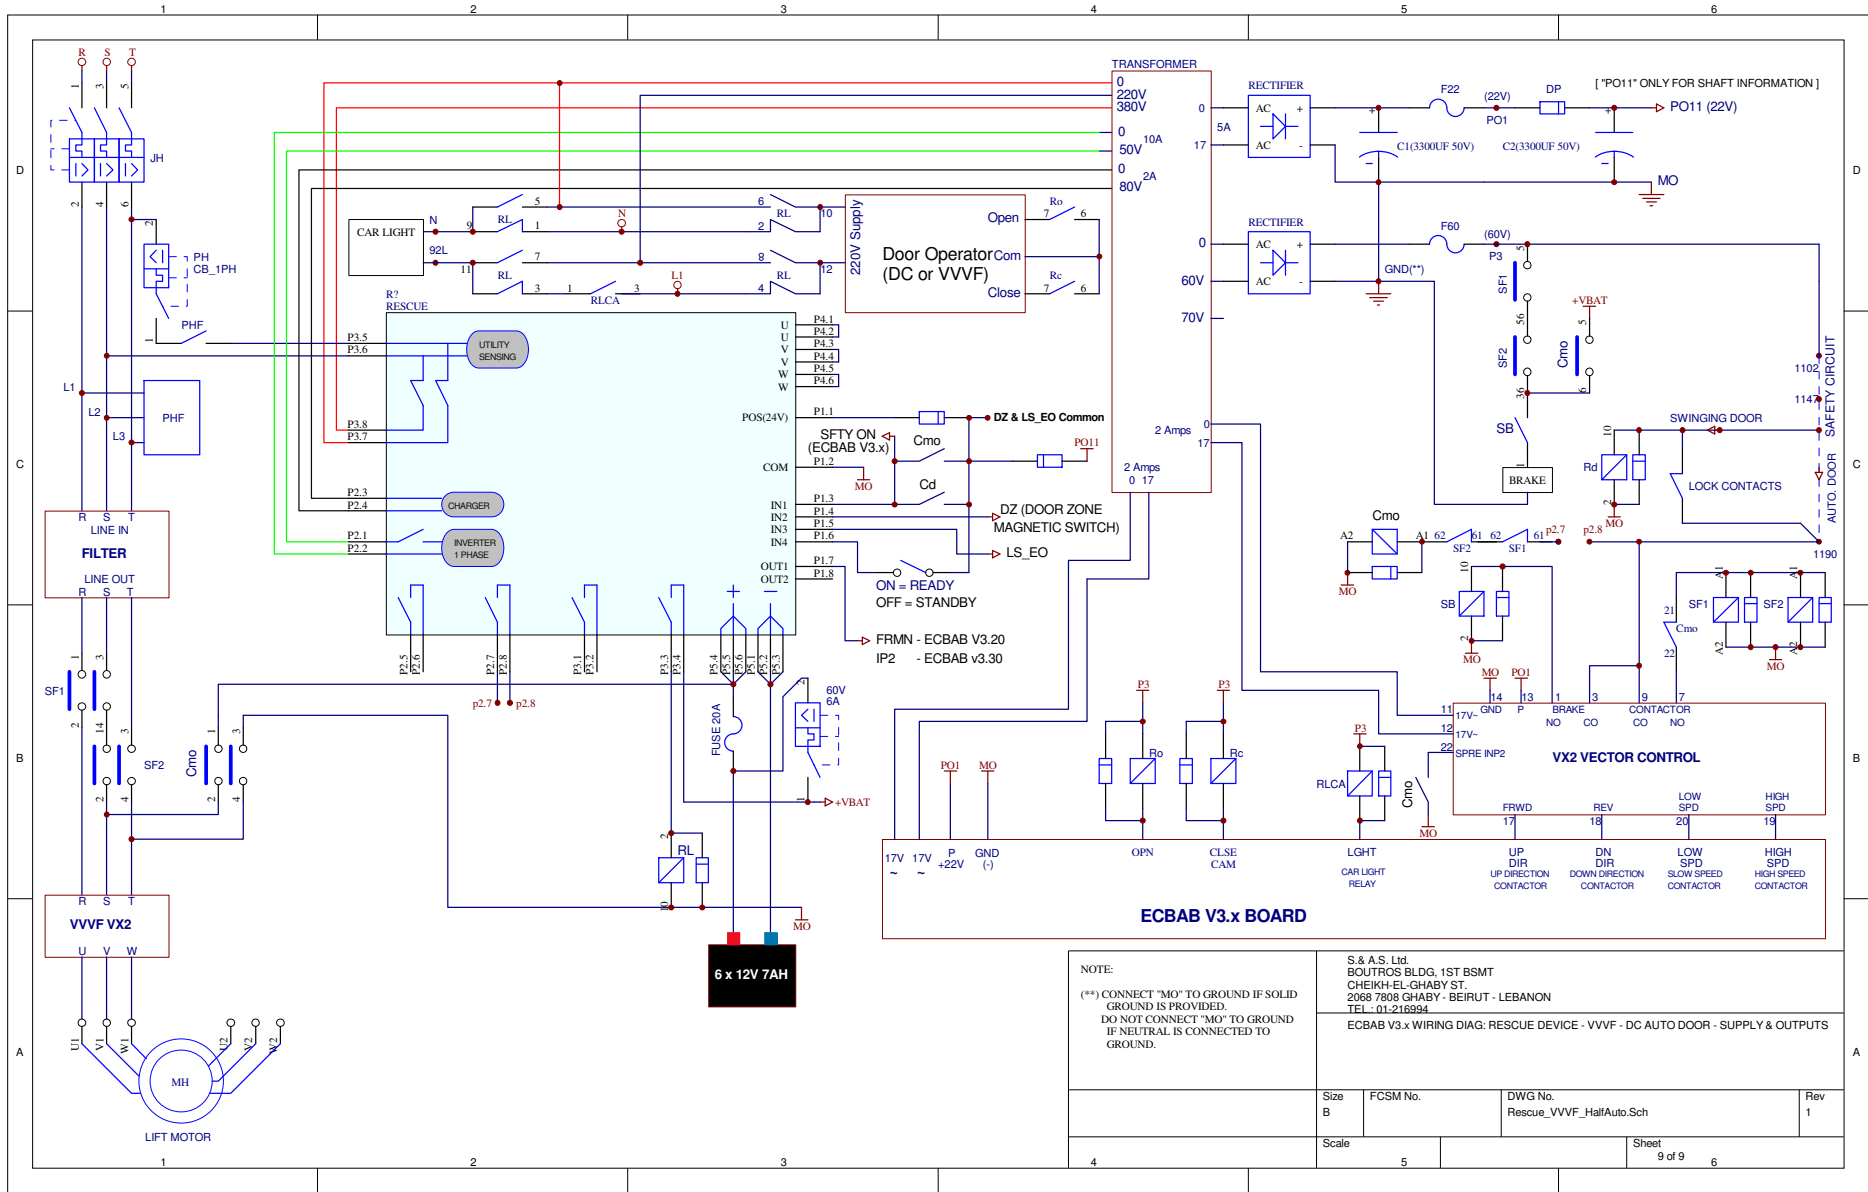

NOTE:
(***) CONNECT "MO" TO GROUND IF SOLID GROUND IS PROVIDED.
DO NOT CONNECT "MO" TO GROUND IF NEUTRAL IS CONNECTED TO GROUND.

S & A S. Ltd.
BOUTROS BLDG. 1ST BSMT
CHEIKH-EL-GHABY ST.
2068 7808 GHABY - BEIRUT - LEBANON
TEL : 01-216994

ECBAB V3.x WIRING DIAG: RESCUE DEVICE - VVVF - DC AUTO DOOR - SUPPLY & OUTPUTS

Size	B	FCSM No.	DWG No.	Rev
Scale			Rescue_VVVF_HalfAuto.Sch	1
Sheet			9 of 9