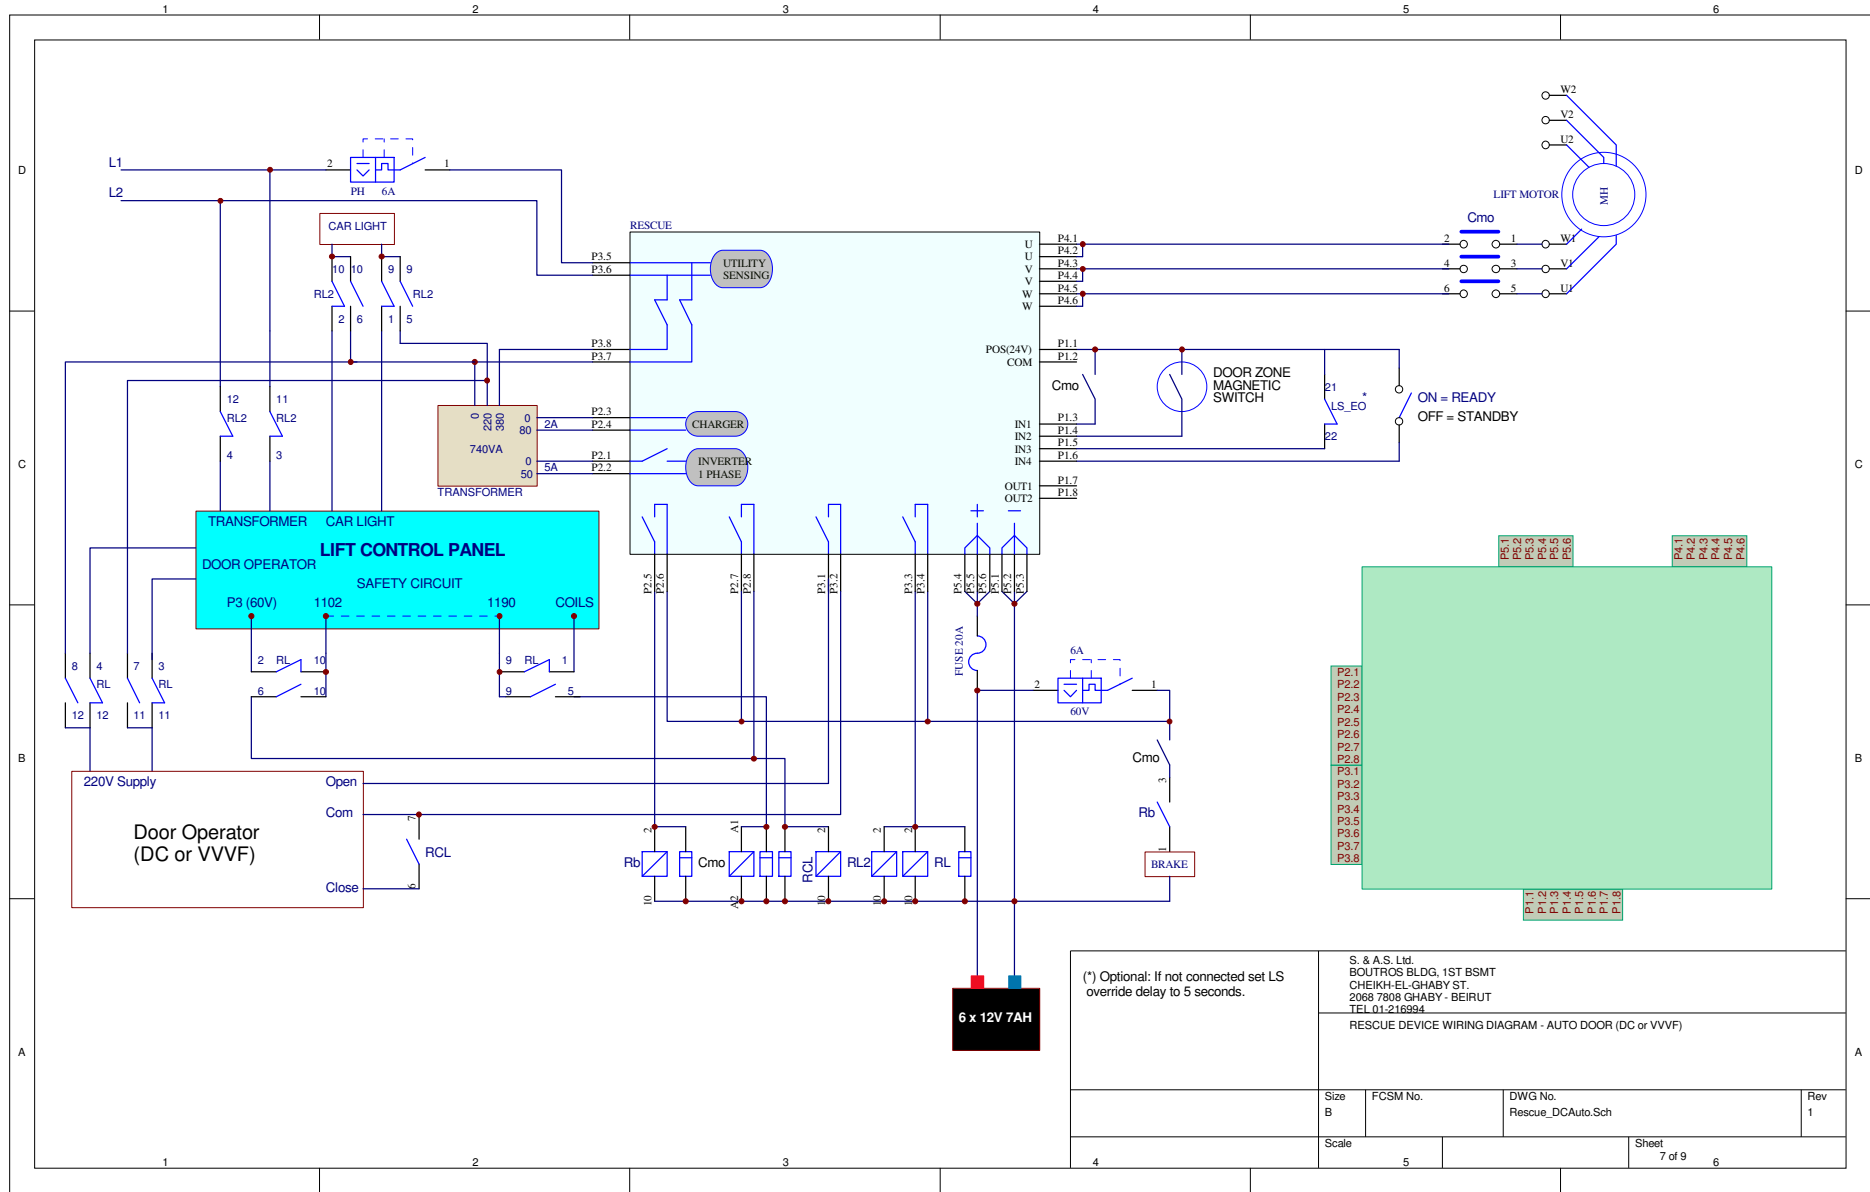

(*) Optional: If not connected set LS override delay to 5 seconds.

S. & A.S. Ltd.
BOUTROS BLDG. 1ST BSMT
CHEIKH-EL-GHABY ST.
2068 7808 GHABY - BEIRUT
TEL 01-216994

RESCUE DEVICE WIRING DIAGRAM - AUTO DOOR (DC or VVVF)

Size B	FCSM No.	DWG No. Rescue_DCAuto.Sch	Rev 1
Scale	5	Sheet 7 of 9	6