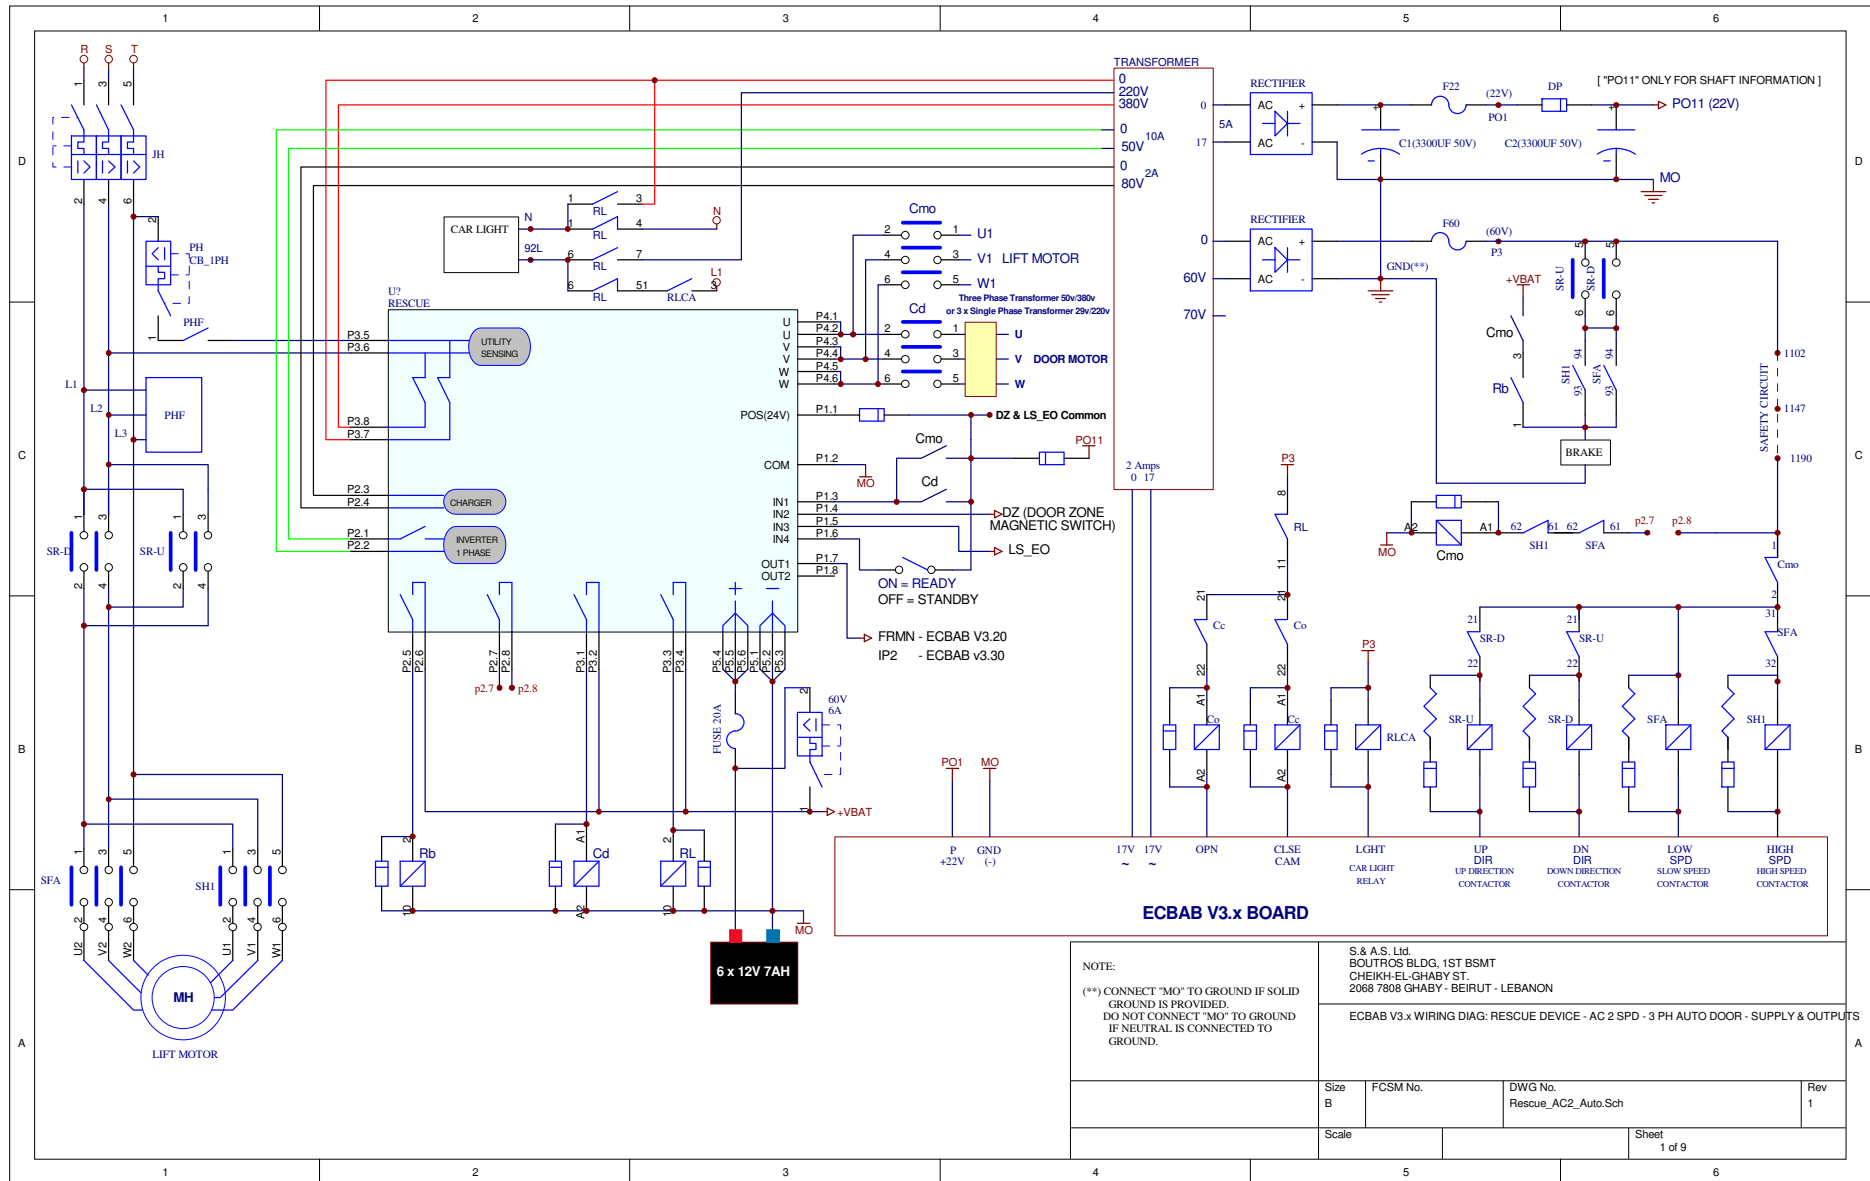

S.& A.S. Ltd.  
 BOUTROS BLDG. 1ST BSMT  
 CHEIKH-EL-GHABY ST.  
 2068 7808 GHABY - BEIRUT - LEBANON

RESCUE DEVICE WIRING DIAGRAMS' SUMMARY (STAND ALONE-AC2SPEED-VVVF)

Size B	FCSM No.	DWG No. Rescue_Wiring.Sch	Rev 1
Scale			Sheet 1 of 1

S. & A.S. Ltd.  
 BOUTROS BLDG. 1ST BSMT  
 CHEIKH-EL-GHABY ST.  
 2068 7808 GHABY - BEIRUT  
 TEL 01-216994

RESCUE DEVICE WIRING DIAGRAM - 3 PHASE AUTO. DOOR

Size B	FCSM No.	DWG No. Rescue_Auto3ph.Sch	Rev 1
Scale	Sheet 4 of 9		6

S. & A.S. Ltd. BOUTROS BLDG. 1ST BSMT CHEIKH-EL-GHABY ST. 2068 7808 GHABY - BEIRUT TEL 01-216994			
RESCUE DEVICE WIRING DIAGRAM - 1/2 3 PHASE AUTO. DOOR			
Size B	FCSM No.	DWG No. Rescue_HallAuto3ph.Sch	Rev 1
Scale	5	Sheet 5 of 9	6