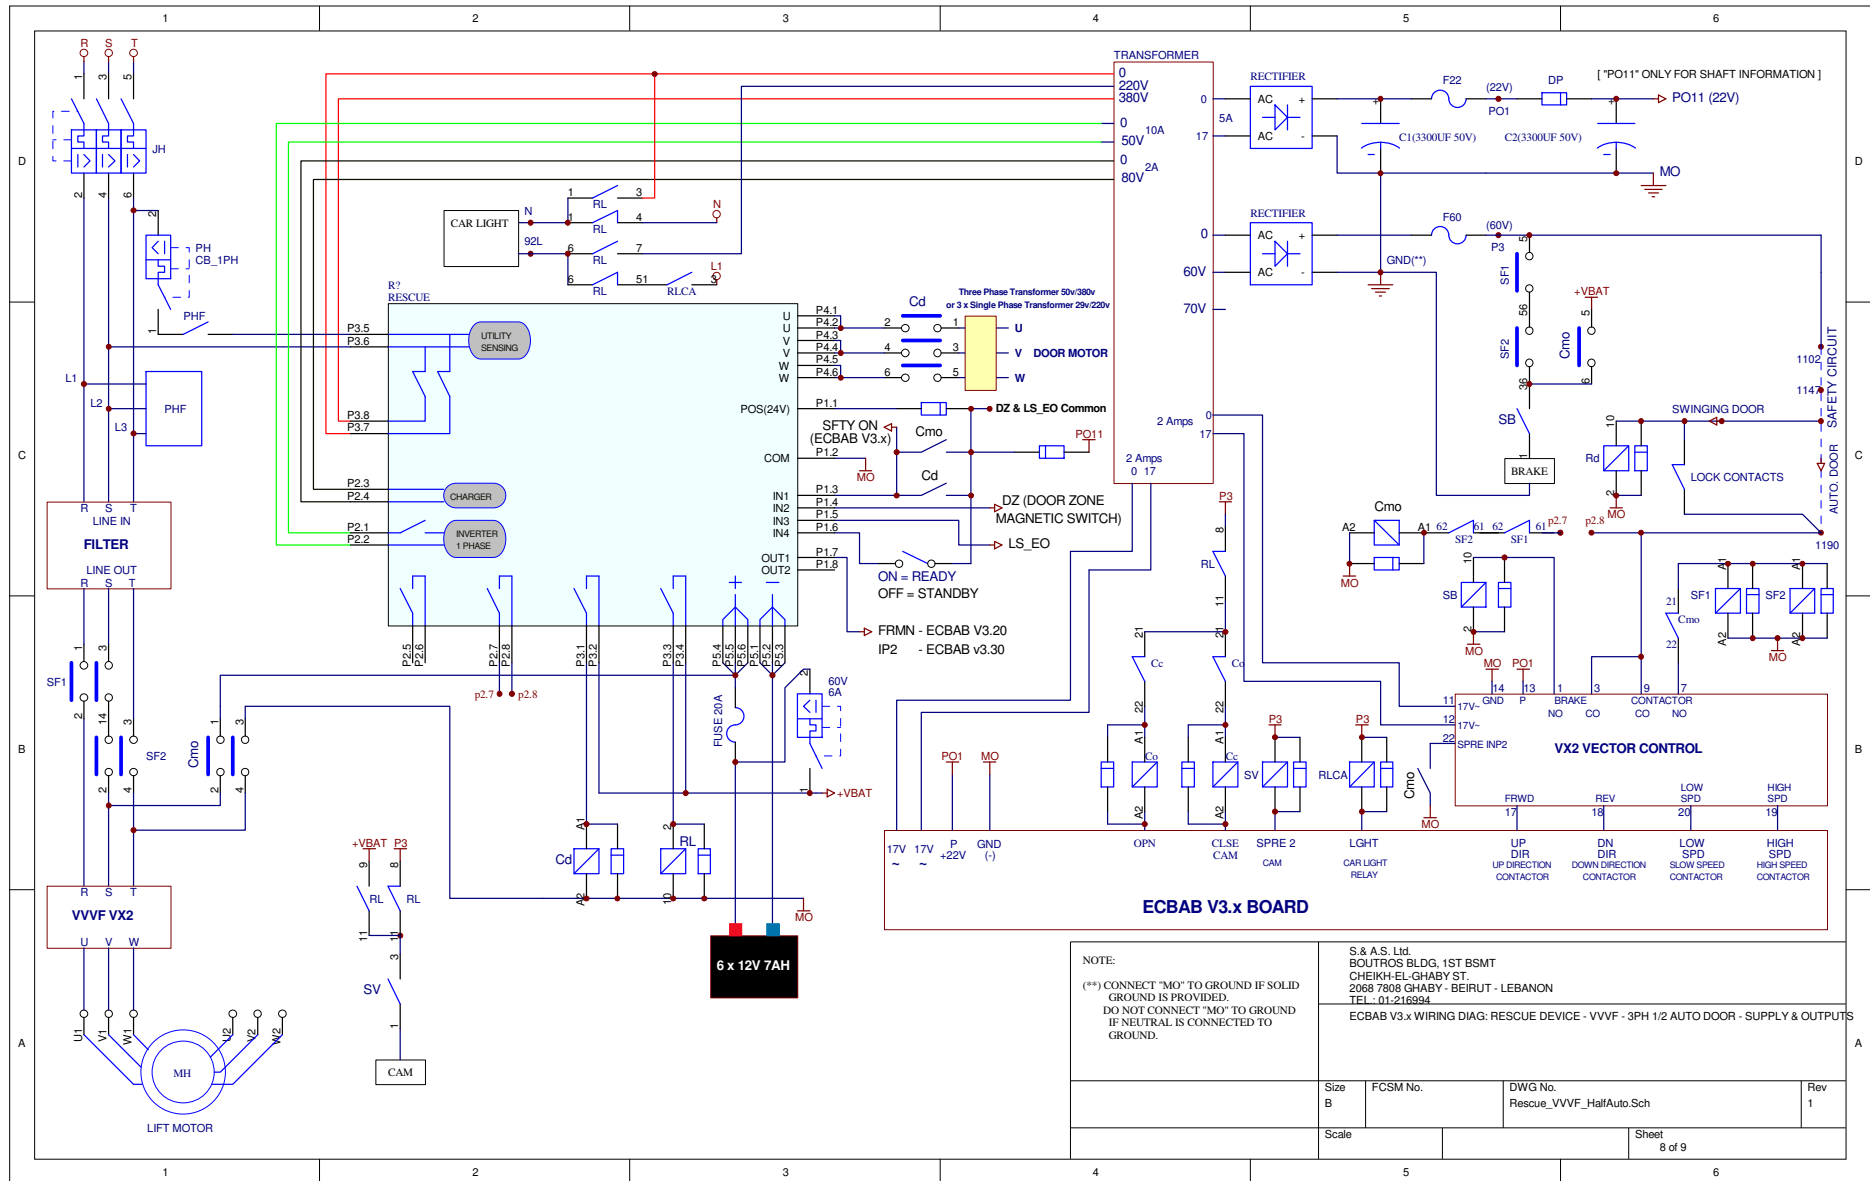

S. & A.S. Ltd.  
 BOUTROS' BLDG. 1ST BSMT  
 CHEIKH-EL-GHABY ST.  
 2068 7808 GHABY - BEIRUT  
 TEL 01-216994

RESCUE DEVICE WIRING DIAGRAM - SWINGING DOOR

Size B	FCSM No.	DWG No. Rescue_Swing_Sch	Rev 1
Scale			Sheet 6 of 9

Size B	FCSM No.	DWG No. Rescue_DCAuto.Sch	Rev 1
Scale	5	Sheet 7 of 9	6

NOTE:  
 (\*\*\*) CONNECT "MO" TO GROUND IF SOLID GROUND IS PROVIDED.  
 DO NOT CONNECT "MO" TO GROUND IF NEUTRAL IS CONNECTED TO GROUND.