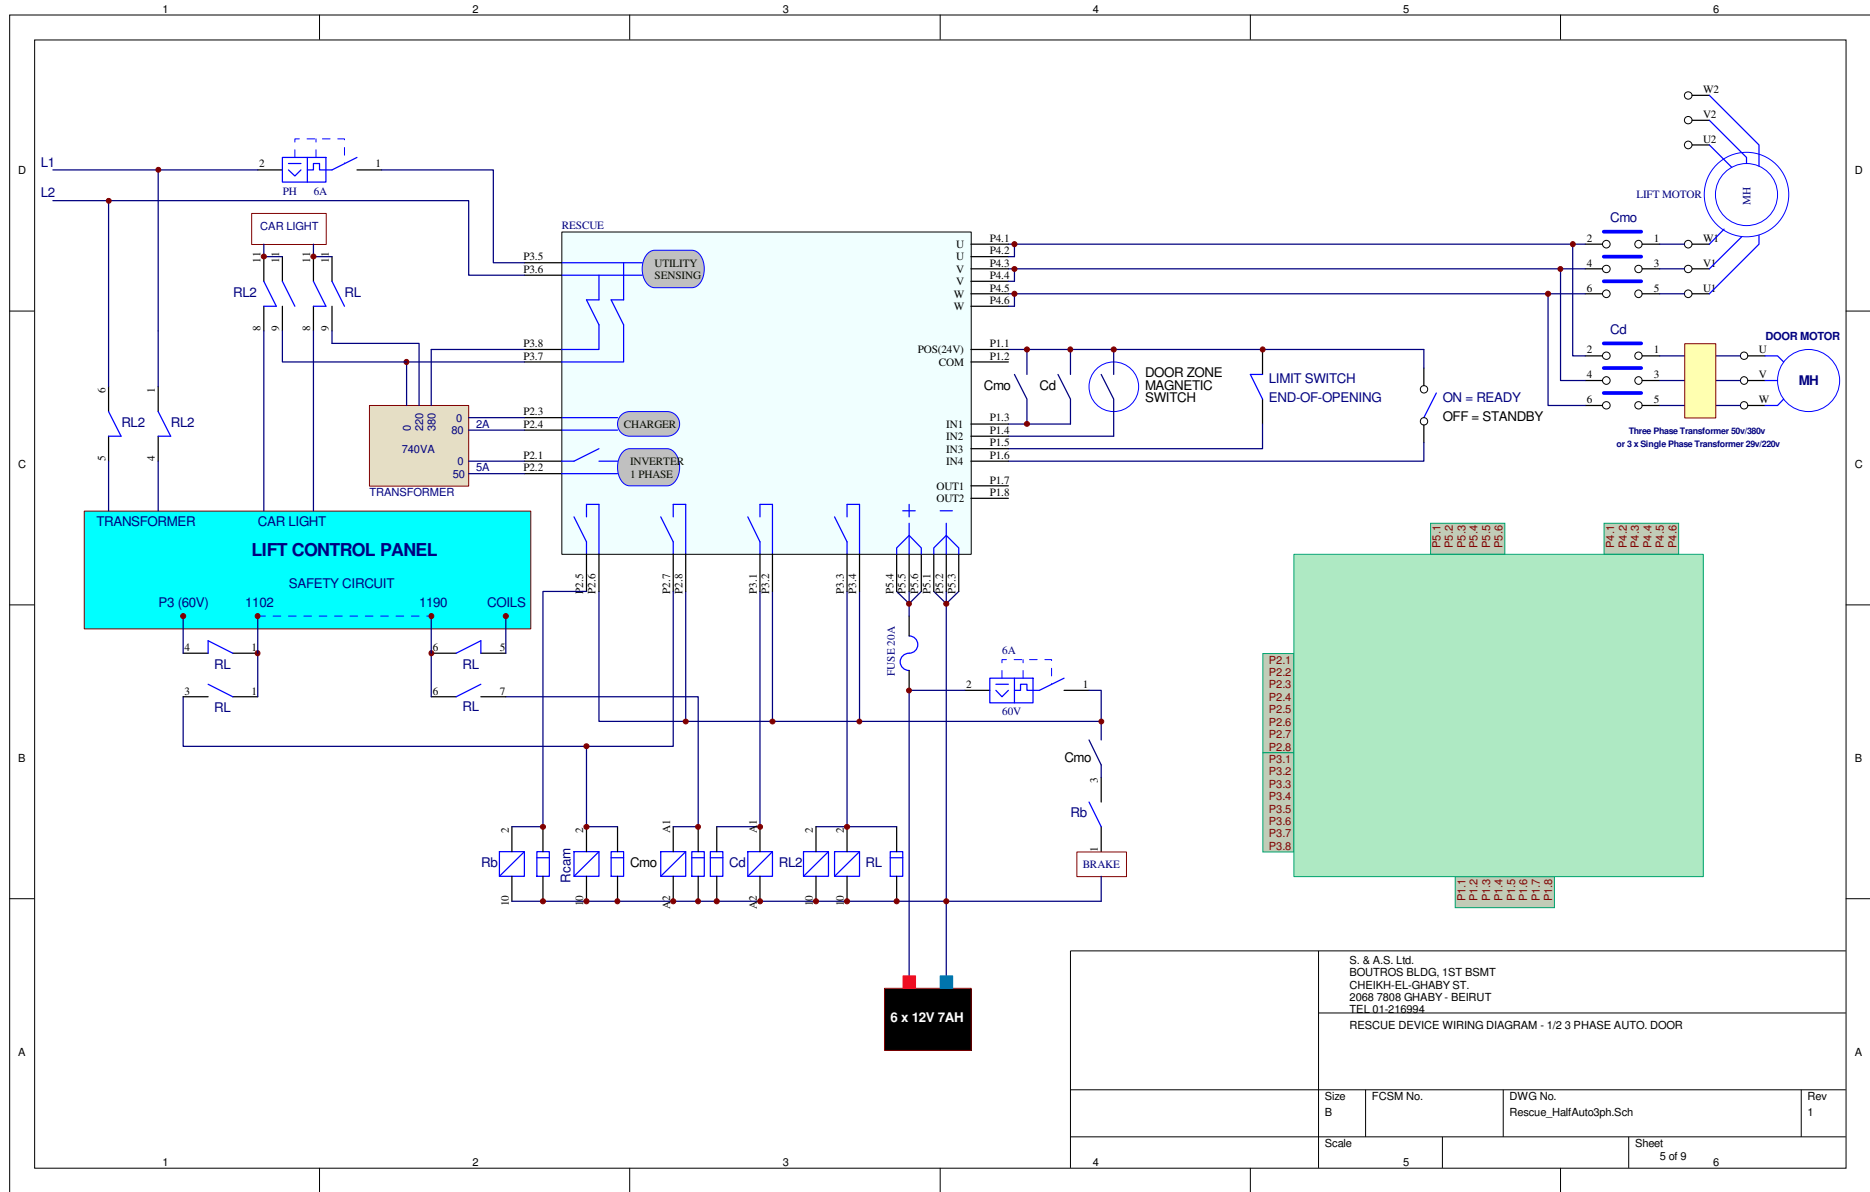

S.& A.S. Ltd.  
 BOUTROS BLDG. 1ST BSMT  
 CHEIKH-EL-GHABY ST.  
 2068 7808 GHABY - BEIRUT - LEBANON

RESCUE DEVICE WIRING DIAGRAMS' SUMMARY (STAND ALONE-AC2SPEED-VVVF)

Size B	FCSM No.	DWG No. Rescue_Wiring.Sch	Rev 1
Scale			Sheet 1 of 1

S. & A.S. Ltd.  
 BOUTROS BLDG. 1ST BSMT  
 CHEIKH-EL-GHABY ST.  
 2068 7808 GHABY - BEIRUT  
 TEL 01-216994

RESCUE DEVICE WIRING DIAGRAM - 3 PHASE AUTO. DOOR

Size B	FCSM No.	DWG No. Rescue_Auto3ph.Sch	Rev 1
Scale	Sheet 4 of 9		6