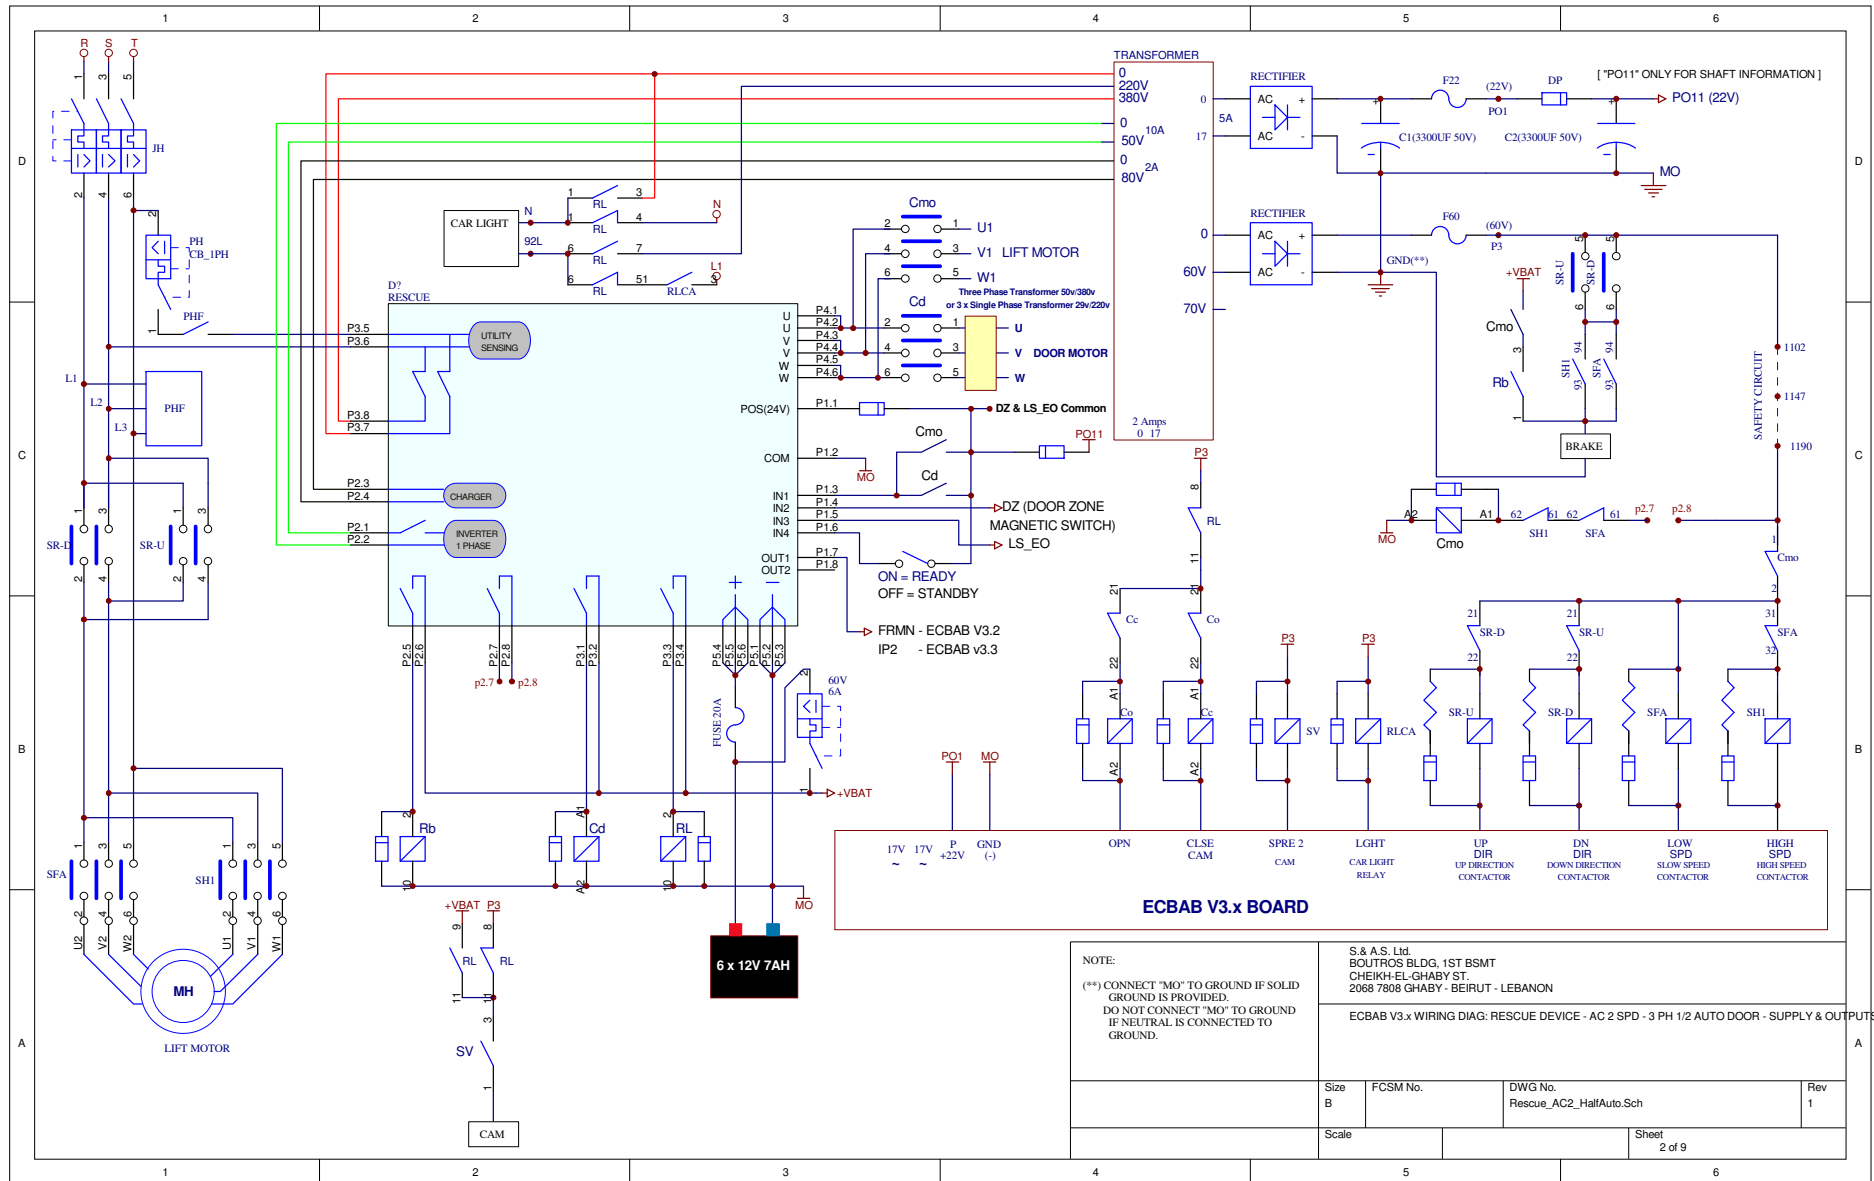

S.& A.S. Ltd.  
 BOUTROS BLDG. 1ST BSMT  
 CHEIKH-EL-GHABY ST.  
 2068 7808 GHABY - BEIRUT - LEBANON

RESCUE DEVICE WIRING DIAGRAMS' SUMMARY (STAND ALONE-AC2SPEED-VVVF)

Size B	FCSM No.	DWG No. Rescue_Wiring.Sch	Rev 1
Scale			Sheet 1 of 1

S. & A.S. Ltd.  
 BOUTROS BLDG. 1ST BSMT  
 CHEIKH-EL-GHABY ST.  
 2068 7808 GHABY - BEIRUT  
 TEL 01-216994

RESCUE DEVICE WIRING DIAGRAM - 3 PHASE AUTO. DOOR

Size B	FCSM No.	DWG No. Rescue_Auto3ph.Sch	Rev 1
Scale	Sheet 4 of 9		6

S. & A.S. Ltd. BOUTROS BLDG. 1ST BSMT CHEIKH-EL-GHABY ST. 2068 7808 GHABY - BEIRUT TEL 01-216994			
RESCUE DEVICE WIRING DIAGRAM - 1/2 3 PHASE AUTO. DOOR			
Size B	FCSM No.	DWG No. Rescue_HallAuto3ph.Sch	Rev 1
Scale	5	Sheet 5 of 9	6